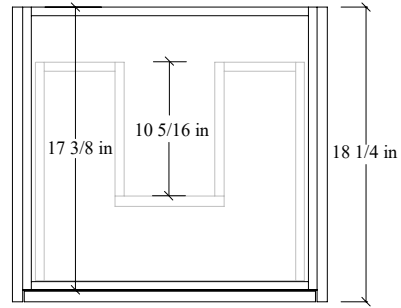

# 24" Austin SLIM Free Standing Vanity

TOP VIEW

FRONT VIEW

SIDE VIEW

Secure vanity to studs within 4" from side gables. →

INSIDE BACK VIEW