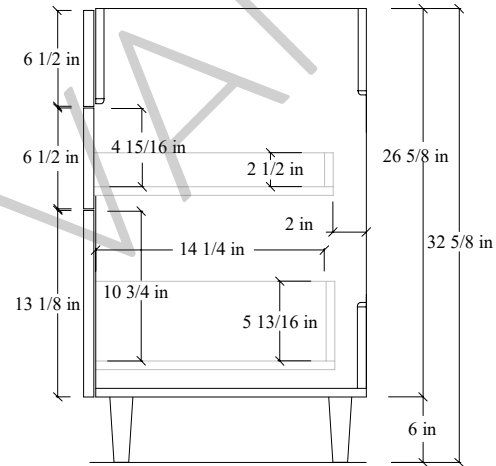

# 24" Austin SLIM Free Standing Vanity

TOP VIEW

FRONT VIEW

SIDE VIEW

Secure vanity to studs within 4" from side gables. →

INSIDE BACK VIEW