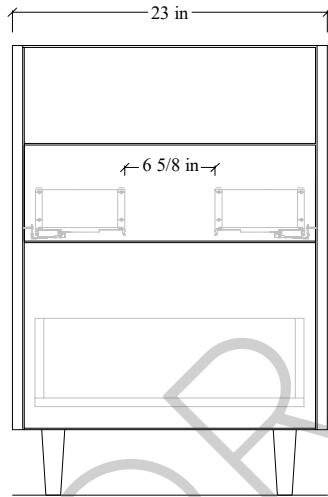

# 24" Austin SLIM Free Standing Vanity

TOP VIEW

FRONT VIEW

SIDE VIEW

Secure vanity to studs within 4" from side gables. →

INSIDE BACK VIEW