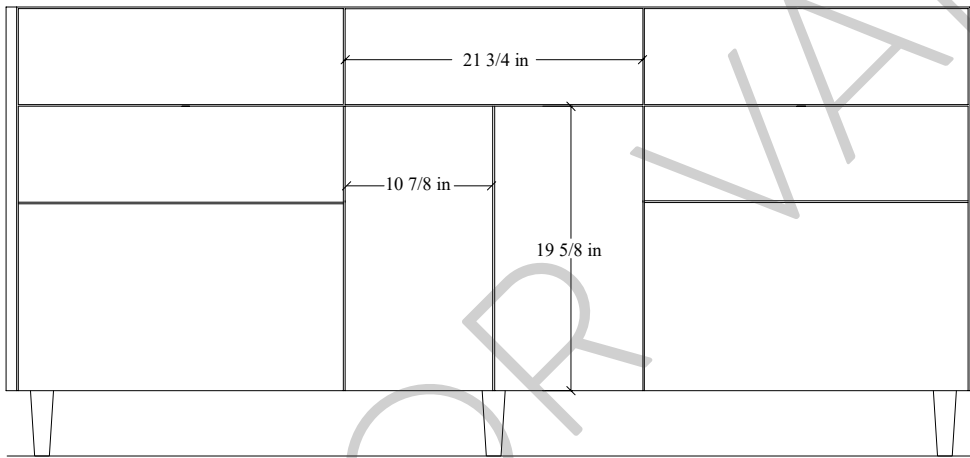

# 72S" Austin SLIM Free Standing Vanity

TOP VIEW

FRONT VIEW

Secure vanity to studs within 4" from side gables. →

INSIDE BACK VIEW