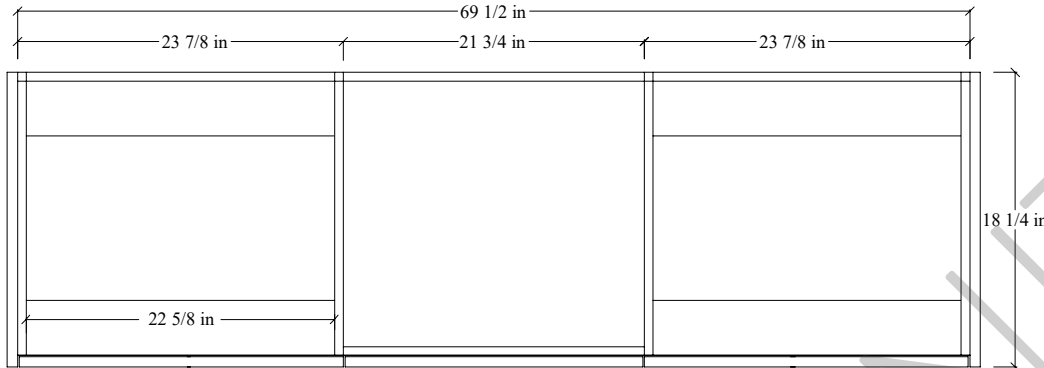

# 72S" Austin SLIM Free Standing Vanity

TOP VIEW

FRONT VIEW

Secure vanity to studs within 4" from side gables. →

INSIDE BACK VIEW