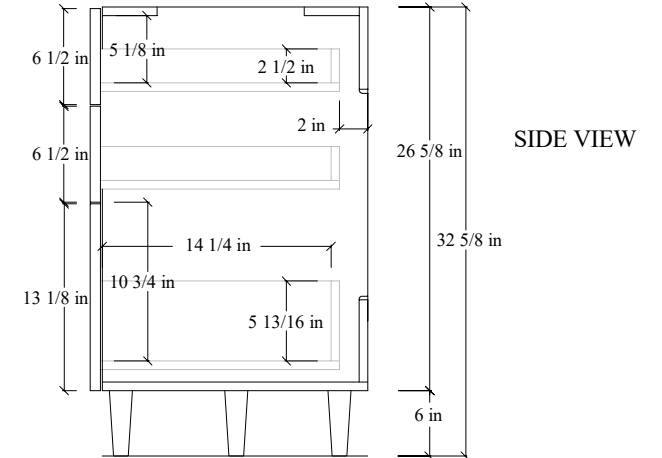

# 72S" Austin SLIM Free Standing Vanity

TOP VIEW

FRONT VIEW

Secure vanity to studs within 4" from side gables. →

INSIDE BACK VIEW