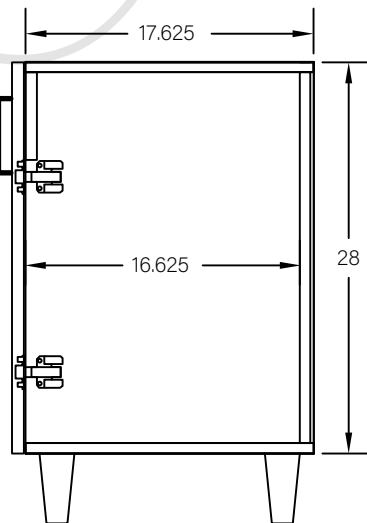

24" SLIM BRIDGEPORT FREE STANDING VANITY W/ DOORS

TOP VIEW

FRONT VIEW

SIDE VIEW

TEODOR

1-888-807-2323 | info@teodorvanities.com

24" SLIM TOE KICK

TOP VIEW

- Finish piece (1/4" thick)
- Plywood base (3/4" thick)

Side finish piece installation is optional

FRONT VIEW

SIDE VIEW

Leg levelers add 1/4" - 7/8" to plywood base height

TEODOR

1-888-807-2323 | info@teodorvanities.com