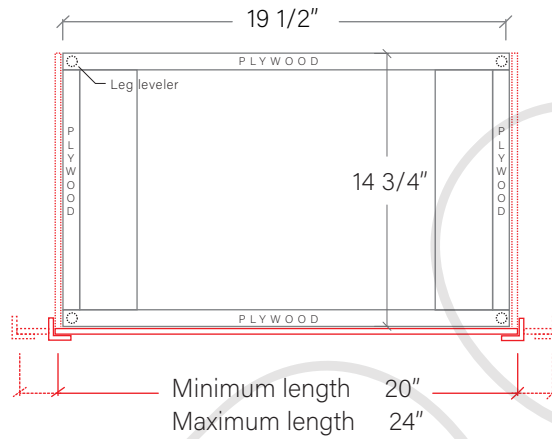

24" SLIM BRIDGEPORT FREE STANDING VANITY W/ DOORS

TOP VIEW

FRONT VIEW

SIDE VIEW

TEODOR

1-888-807-2323 | info@teodorvanities.com

24" SLIM TOE KICK

TOP VIEW

- Finish piece (1/4" thick)
- Plywood base (3/4" thick)

Side finish piece installation is optional

FRONT VIEW

SIDE VIEW

Leg levelers add 1/4" - 7/8" to plywood base height

TEODOR

1-888-807-2323 | info@teodorvanities.com