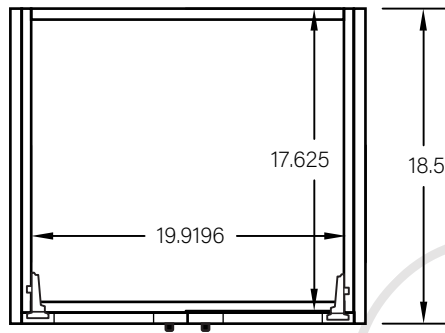

24" SLIM BRIDGEPORT FREE STANDING VANITY W/ DOORS

TOP VIEW

FRONT VIEW

SIDE VIEW

TEODOR

1-888-807-2323 | info@teodorvanities.com

24" SLIM TOE KICK

TOP VIEW

- Finish piece (1/4" thick)
- Plywood base (3/4" thick)

Side finish piece installation is optional

FRONT VIEW

SIDE VIEW

Leg levelers add 1/4" - 7/8" to plywood base height

TEODOR

1-888-807-2323 | info@teodorvanities.com