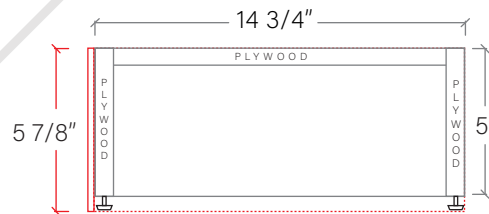

24" SLIM BRIDGEPORT FREE STANDING VANITY W/ DOORS

TOP VIEW

FRONT VIEW

SIDE VIEW

TEODOR

1-888-807-2323 | info@teodorvanities.com

24" SLIM TOE KICK

TOP VIEW

- Finish piece (1/4" thick)
- Plywood base (3/4" thick)

Side finish piece installation is optional

FRONT VIEW

SIDE VIEW

Leg levelers add 1/4" - 7/8" to plywood base height

TEODOR

1-888-807-2323 | info@teodorvanities.com