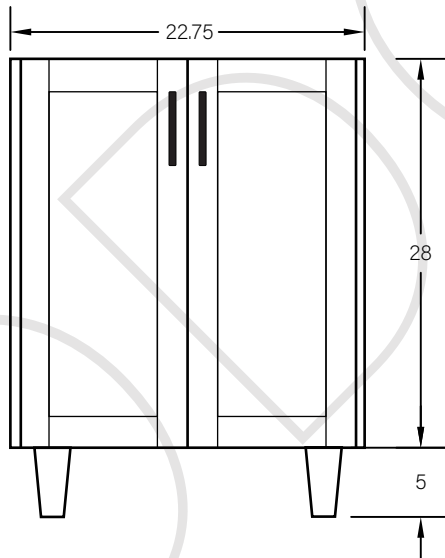

24" SLIM BRIDGEPORT FREE STANDING VANITY W/ DOORS

TOP VIEW

FRONT VIEW

SIDE VIEW

TEODOR

1-888-807-2323 | info@teodorvanities.com

24" SLIM TOE KICK

TOP VIEW

- Finish piece (1/4" thick)
- Plywood base (3/4" thick)

Side finish piece installation is optional

FRONT VIEW

SIDE VIEW

Leg levelers add 1/4" - 7/8" to plywood base height

TEODOR

1-888-807-2323 | info@teodorvanities.com