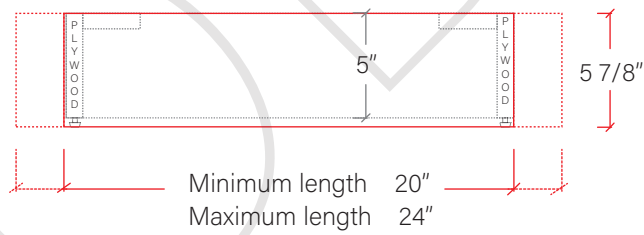

24" SLIM BRIDGEPORT FREE STANDING VANITY W/ DOORS

TOP VIEW

FRONT VIEW

SIDE VIEW

TEODOR

1-888-807-2323 | info@teodorvanities.com

24" SLIM TOE KICK

TOP VIEW

- Finish piece (1/4" thick)
- Plywood base (3/4" thick)

Side finish piece installation is optional

FRONT VIEW

SIDE VIEW

Leg levelers add 1/4" - 7/8" to plywood base height

TEODOR

1-888-807-2323 | info@teodorvanities.com