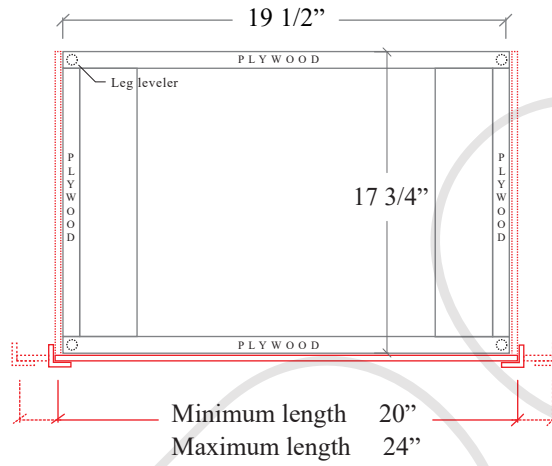

24" BRIDGEPORT FREE STANDING VANITY W/ DRAWERS

TOP VIEW

FRONT VIEW

SIDE VIEW

TEODOR VANITIES®

1-888-807-2323 | info@teodorvanities.com

24" TOE KICK

- Finish piece (1/4" thick)
- Plywood base (3/4" thick)

TOP VIEW

Side finish piece installation is optional

FRONT VIEW

SIDE VIEW

Leg levelers add 1/4" - 7/8" to plywood base height