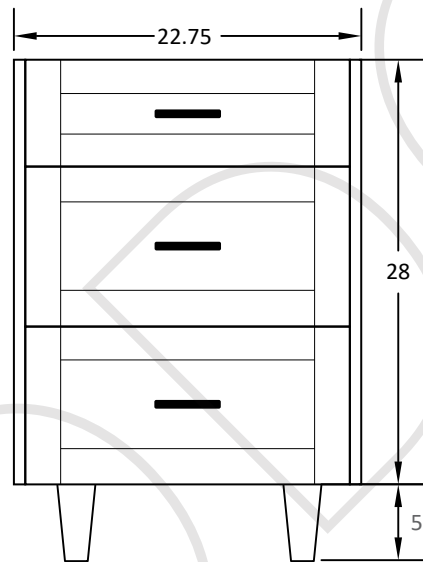

24" BRIDGEPORT FREE STANDING VANITY W/ DRAWERS

TOP VIEW

FRONT VIEW

SIDE VIEW

TEODOR VANITIES®

1-888-807-2323 | info@teodorvanities.com

24" TOE KICK

- Finish piece (1/4" thick)
- Plywood base (3/4" thick)

TOP VIEW

Side finish piece installation is optional

FRONT VIEW

SIDE VIEW

Leg levelers add 1/4" - 7/8" to plywood base height