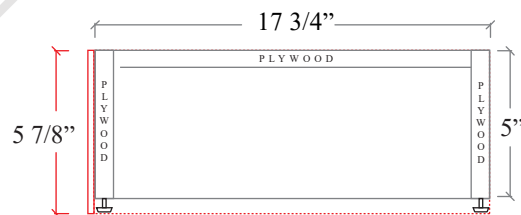

TOP VIEW

Side finish piece installation is optional

FRONT VIEW

SIDE VIEW

Leg levelers add 1/4" - 7/8" to plywood base height