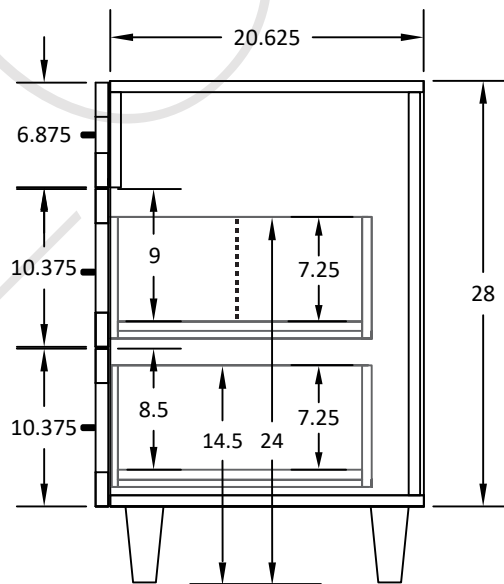

24" BRIDGEPORT FREE STANDING VANITY W/ DRAWERS

TOP VIEW

FRONT VIEW

SIDE VIEW

TEODOR VANITIES®

1-888-807-2323 | info@teodorvanities.com

24" TOE KICK

- Finish piece (1/4" thick)
- Plywood base (3/4" thick)

TOP VIEW

Side finish piece installation is optional

FRONT VIEW

SIDE VIEW

Leg levelers add 1/4" - 7/8" to plywood base height