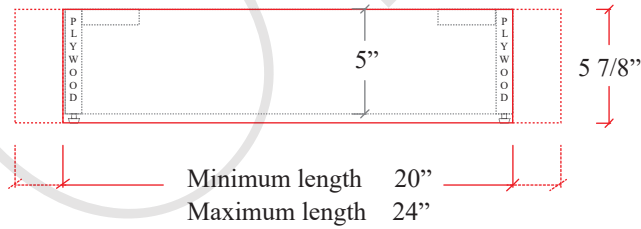

24" BRIDGEPORT FREE STANDING VANITY W/ DRAWERS

TOP VIEW

FRONT VIEW

SIDE VIEW

TEODOR VANITIES®

1-888-807-2323 | info@teodorvanities.com

24" TOE KICK

- Finish piece (1/4" thick)
- Plywood base (3/4" thick)

TOP VIEW

Side finish piece installation is optional

FRONT VIEW

SIDE VIEW

Leg levelers add 1/4" - 7/8" to plywood base height