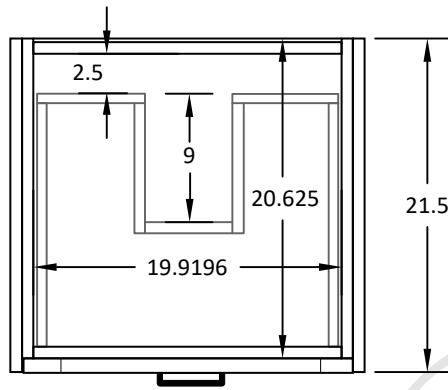

24" BRIDGEPORT FREE STANDING VANITY W/ DRAWERS

TOP VIEW

FRONT VIEW

SIDE VIEW

TEODOR VANITIES®

1-888-807-2323 | info@teodorvanities.com

24" TOE KICK

- Finish piece (1/4" thick)
- Plywood base (3/4" thick)

TOP VIEW

Side finish piece installation is optional

FRONT VIEW

SIDE VIEW

Leg levelers add 1/4" - 7/8" to plywood base height