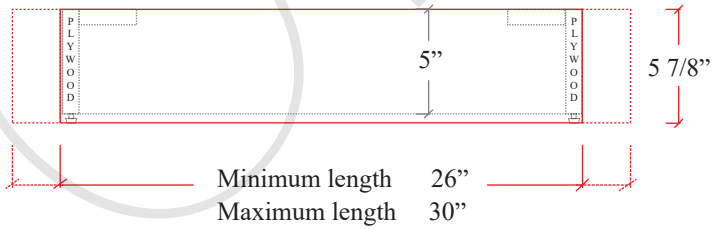

30" BRIDGEPORT FREE STANDING VANITY W/ DOORS

TOP VIEW

FRONT VIEW

SIDE VIEW

30" TOE KICK

-  Finish piece (1/4" thick)
-  Plywood base (3/4" thick)

TOP VIEW

FRONT VIEW

SIDE VIEW

Leg levelers add 1/4" - 7/8" to plywood base height

TEODOR VANITIES®

1-888-807-2323 | info@teodorvanities.com