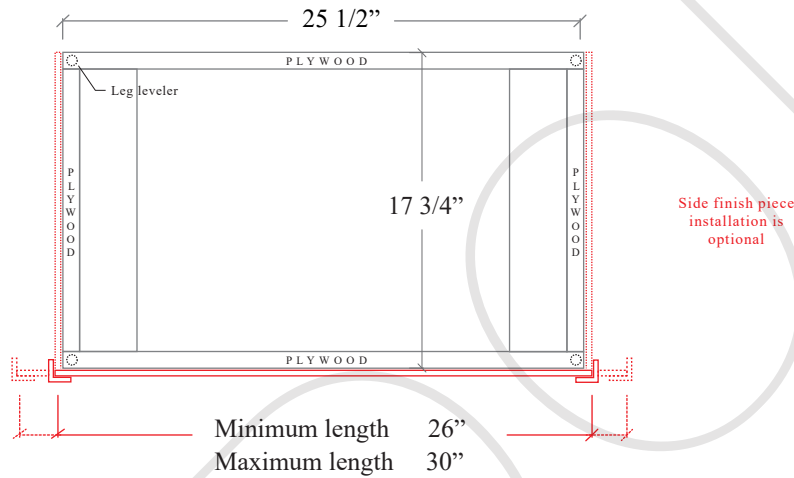

30" BRIDGEPORT FREE STANDING VANITY W/ DOORS

TOP VIEW

FRONT VIEW

SIDE VIEW

30" TOE KICK

-  Finish piece (1/4" thick)
-  Plywood base (3/4" thick)

TOP VIEW

FRONT VIEW

SIDE VIEW

Leg levelers add 1/4" - 7/8" to plywood base height

TEODOR VANITIES®

1-888-807-2323 | info@teodorvanities.com