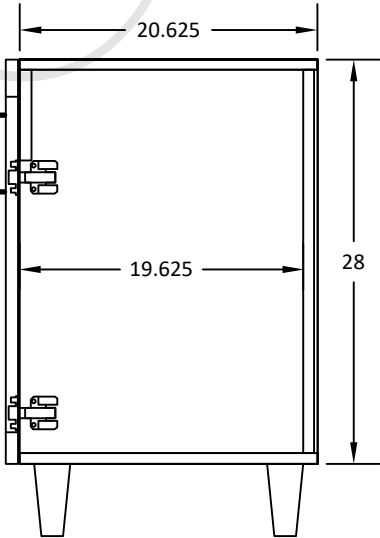

30" BRIDGEPORT FREE STANDING VANITY W/ DOORS

TOP VIEW

FRONT VIEW

SIDE VIEW

30" TOE KICK

-  Finish piece (1/4" thick)
-  Plywood base (3/4" thick)

TOP VIEW

FRONT VIEW

SIDE VIEW

Leg levelers add 1/4" - 7/8" to plywood base height

TEODOR VANITIES®

1-888-807-2323 | info@teodorvanities.com