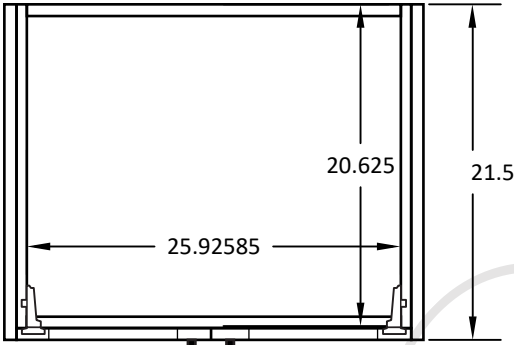

30" BRIDGEPORT FREE STANDING VANITY W/ DOORS

TOP VIEW

FRONT VIEW

SIDE VIEW

30" TOE KICK

-  Finish piece (1/4" thick)
-  Plywood base (3/4" thick)

TOP VIEW

FRONT VIEW

SIDE VIEW

Leg levelers add 1/4" - 7/8" to plywood base height

TEODOR VANITIES®

1-888-807-2323 | info@teodorvanities.com