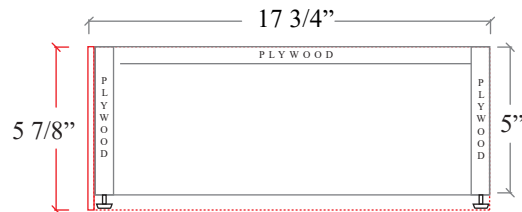

30" BRIDGEPORT FREE STANDING VANITY W/ DOORS

TOP VIEW

FRONT VIEW

SIDE VIEW

30" TOE KICK

-  Finish piece (1/4" thick)
-  Plywood base (3/4" thick)

TOP VIEW

FRONT VIEW

SIDE VIEW

Leg levelers add 1/4" - 7/8" to plywood base height

TEODOR VANITIES®

1-888-807-2323 | info@teodorvanities.com