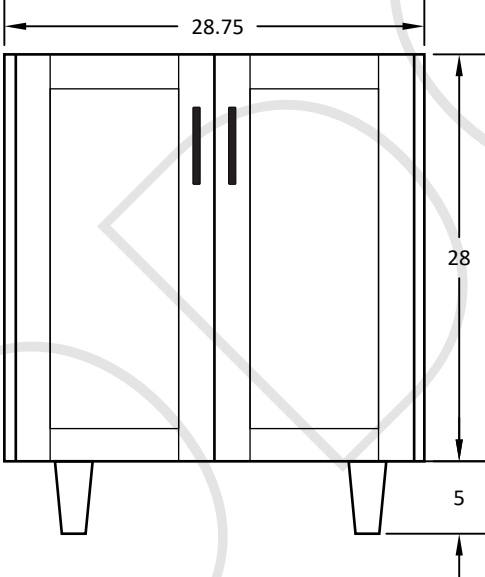

30" BRIDGEPORT FREE STANDING VANITY W/ DOORS

TOP VIEW

FRONT VIEW

SIDE VIEW

30" TOE KICK

-  Finish piece (1/4" thick)
-  Plywood base (3/4" thick)

TOP VIEW

FRONT VIEW

SIDE VIEW

Leg levelers add 1/4" - 7/8" to plywood base height

TEODOR VANITIES®

1-888-807-2323 | info@teodorvanities.com