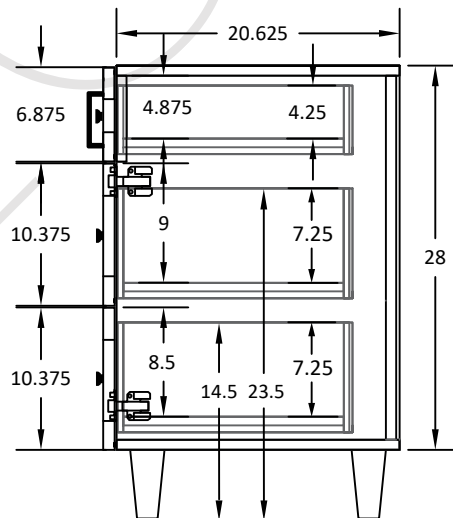

36" BRIDGEPORT FREE STANDING VANITY RIGHT SINK

TOP VIEW

FRONT VIEW

SIDE VIEW

TEODOR VANITIES®

1-888-807-2323 | info@teodorvanities.com

36" TOE KICK

- Finish piece (1/4" thick)
- Plywood base (3/4" thick)

TOP VIEW

FRONT VIEW

SIDE VIEW

TEODOR VANITIES®

1-888-807-2323 | info@teodorvanities.com