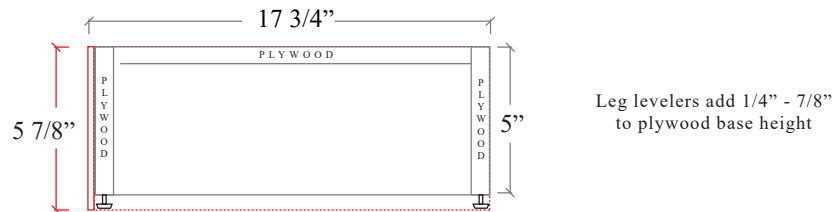

TEODOR VANITIES®

1-888-807-2323 | info@teodorvanities.com