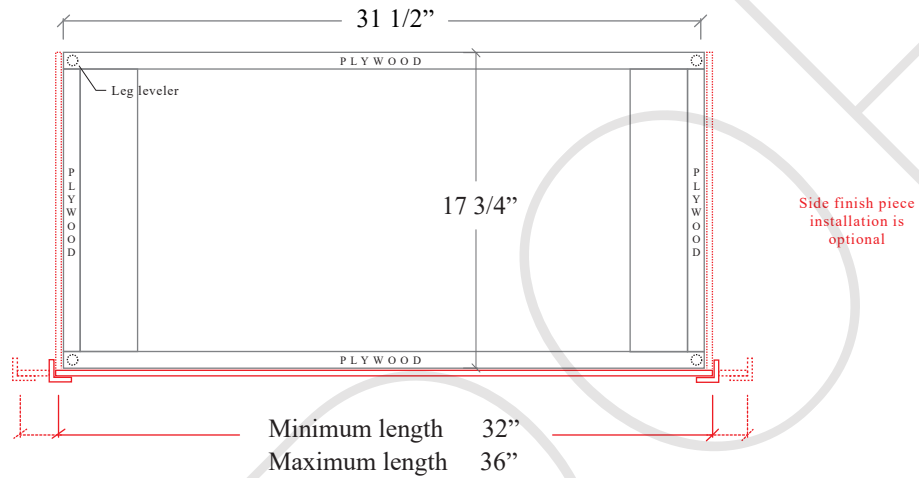

36" BRIDGEPORT FREE STANDING VANITY RIGHT SINK

TOP VIEW

FRONT VIEW

SIDE VIEW

TEODOR VANITIES®

1-888-807-2323 | info@teodorvanities.com

36" TOE KICK

- Finish piece (1/4" thick)
- Plywood base (3/4" thick)

TOP VIEW

FRONT VIEW

SIDE VIEW

TEODOR VANITIES®

1-888-807-2323 | info@teodorvanities.com