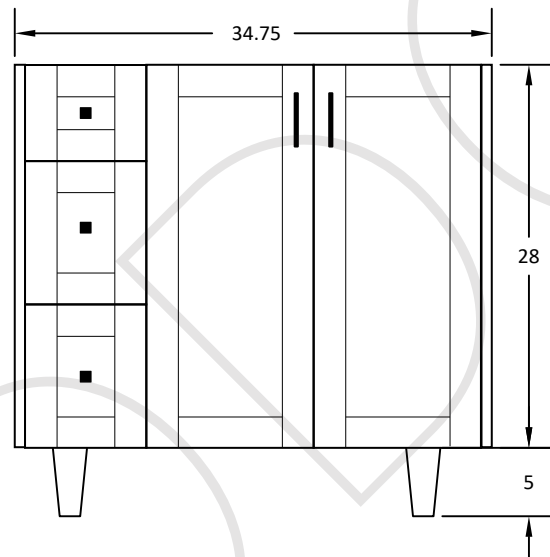

36" BRIDGEPORT FREE STANDING VANITY RIGHT SINK

TOP VIEW

FRONT VIEW

SIDE VIEW

TEODOR VANITIES®

1-888-807-2323 | info@teodorvanities.com

36" TOE KICK

- Finish piece (1/4" thick)
- Plywood base (3/4" thick)

TOP VIEW

FRONT VIEW

SIDE VIEW

TEODOR VANITIES®

1-888-807-2323 | info@teodorvanities.com