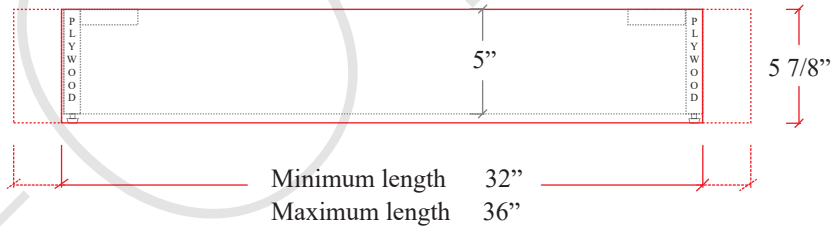

36" BRIDGEPORT FREE STANDING VANITY RIGHT SINK

TOP VIEW

FRONT VIEW

SIDE VIEW

TEODOR VANITIES®

1-888-807-2323 | info@teodorvanities.com

36" TOE KICK

- Finish piece (1/4" thick)
- Plywood base (3/4" thick)

TOP VIEW

FRONT VIEW

SIDE VIEW

TEODOR VANITIES®

1-888-807-2323 | info@teodorvanities.com