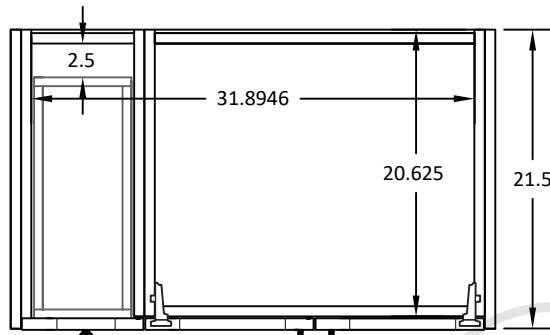

36" BRIDGEPORT FREE STANDING VANITY RIGHT SINK

TOP VIEW

FRONT VIEW

SIDE VIEW

TEODOR VANITIES®

1-888-807-2323 | info@teodorvanities.com

36" TOE KICK

- Finish piece (1/4" thick)
- Plywood base (3/4" thick)

TOP VIEW

FRONT VIEW

SIDE VIEW

TEODOR VANITIES®

1-888-807-2323 | info@teodorvanities.com