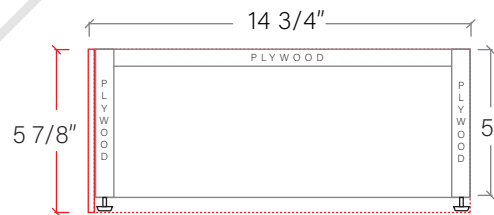

60" SLIM BRIDGEPORT FREE STANDING VANITY DOUBLE SINK W/ DOORS

TOP VIEW

FRONT VIEW

SIDE VIEW

TEODOR

1-888-807-2323 | info@teodorvanities.com

60" SLIM TOE KICK

- Finish piece (1/4" thick)
- Plywood base (3/4" thick)

TOP VIEW

FRONT VIEW

SIDE VIEW

Leg levelers add 1/4" - 7/8" to plywood base height

TEODOR

1-888-807-2323 | info@teodorvanities.com