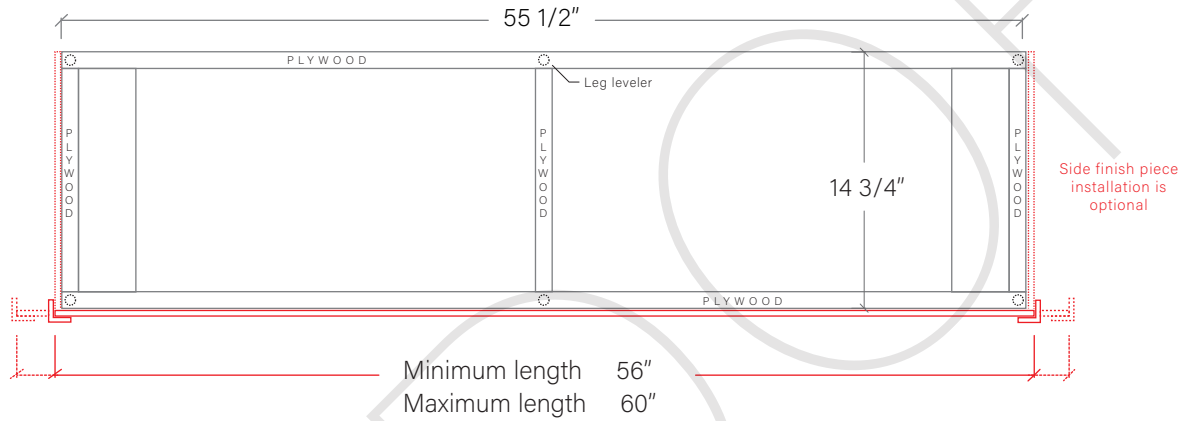

60" SLIM BRIDGEPORT FREE STANDING VANITY DOUBLE SINK W/ DOORS

TOP VIEW

FRONT VIEW

SIDE VIEW

TEODOR

1-888-807-2323 | info@teodorvanities.com

60" SLIM TOE KICK

- Finish piece (1/4" thick)
- Plywood base (3/4" thick)

TOP VIEW

FRONT VIEW

SIDE VIEW

Leg levelers add 1/4" - 7/8" to plywood base height

TEODOR

1-888-807-2323 | info@teodorvanities.com