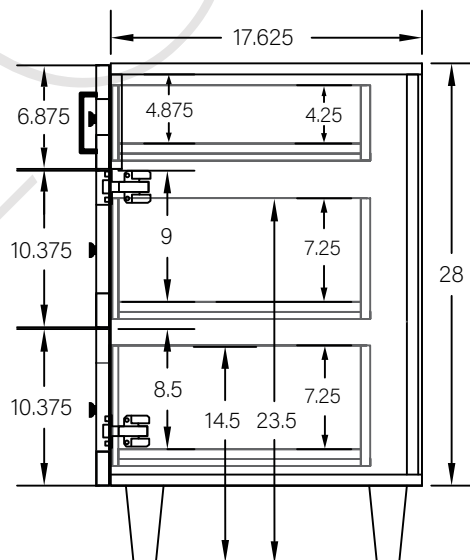

60" SLIM BRIDGEPORT FREE STANDING VANITY DOUBLE SINK W/ DOORS

TOP VIEW

FRONT VIEW

SIDE VIEW

TEODOR

1-888-807-2323 | info@teodorvanities.com

60" SLIM TOE KICK

- Finish piece (1/4" thick)
- Plywood base (3/4" thick)

TOP VIEW

FRONT VIEW

SIDE VIEW

Leg levelers add 1/4" - 7/8" to plywood base height

TEODOR

1-888-807-2323 | info@teodorvanities.com