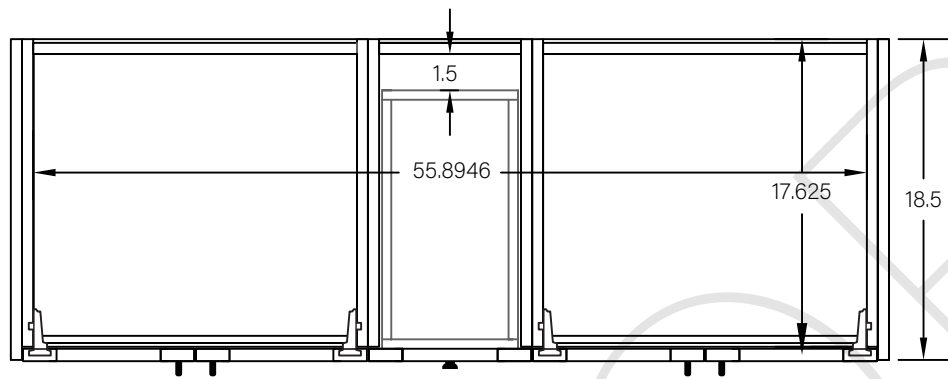

60" SLIM BRIDGEPORT FREE STANDING VANITY DOUBLE SINK W/ DOORS

TOP VIEW

FRONT VIEW

SIDE VIEW

TEODOR

1-888-807-2323 | info@teodorvanities.com

60" SLIM TOE KICK

- Finish piece (1/4" thick)
- Plywood base (3/4" thick)

TOP VIEW

FRONT VIEW

SIDE VIEW

Leg levelers add 1/4" - 7/8" to plywood base height

TEODOR

1-888-807-2323 | info@teodorvanities.com