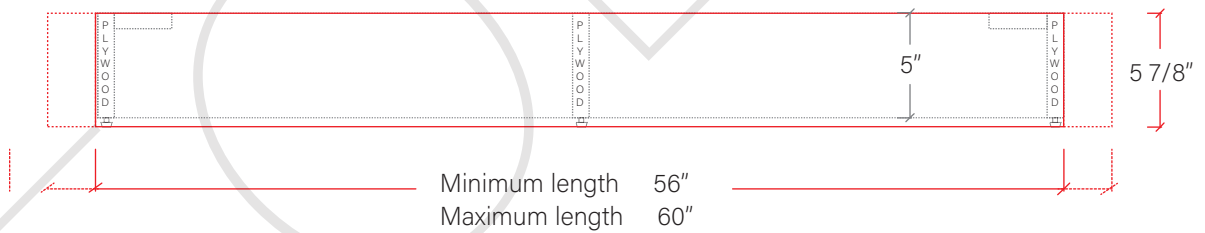

60" SLIM BRIDGEPORT FREE STANDING VANITY DOUBLE SINK W/ DOORS

TOP VIEW

FRONT VIEW

SIDE VIEW

TEODOR

1-888-807-2323 | info@teodorvanities.com

60" SLIM TOE KICK

- Finish piece (1/4" thick)
- Plywood base (3/4" thick)

TOP VIEW

FRONT VIEW

SIDE VIEW

Leg levelers add 1/4" - 7/8" to plywood base height

TEODOR

1-888-807-2323 | info@teodorvanities.com