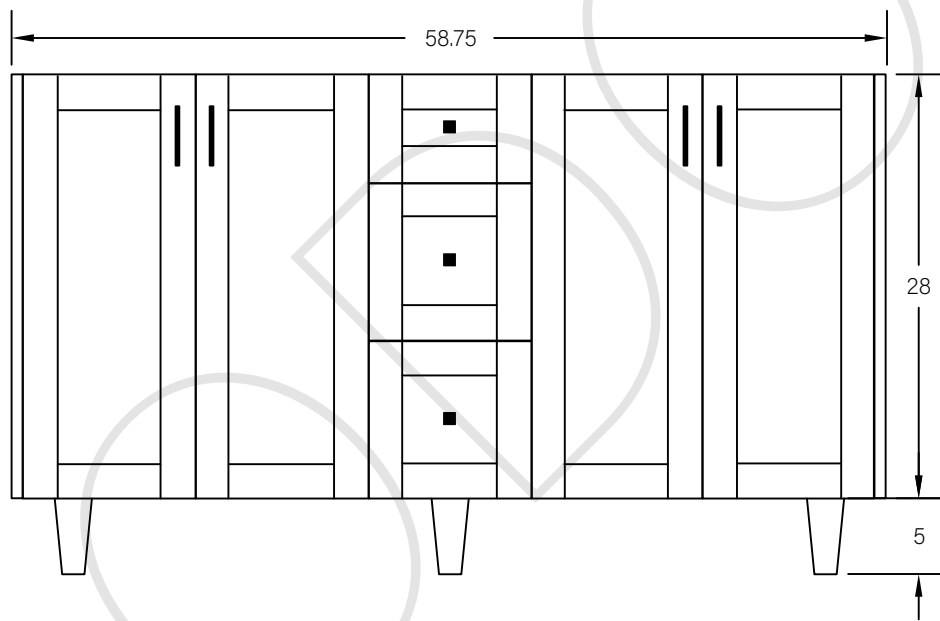

60" SLIM BRIDGEPORT FREE STANDING VANITY DOUBLE SINK W/ DOORS

TOP VIEW

FRONT VIEW

SIDE VIEW

TEODOR

1-888-807-2323 | info@teodorvanities.com

60" SLIM TOE KICK

- Finish piece (1/4" thick)
- Plywood base (3/4" thick)

TOP VIEW

FRONT VIEW

SIDE VIEW

Leg levelers add 1/4" - 7/8" to plywood base height

TEODOR

1-888-807-2323 | info@teodorvanities.com