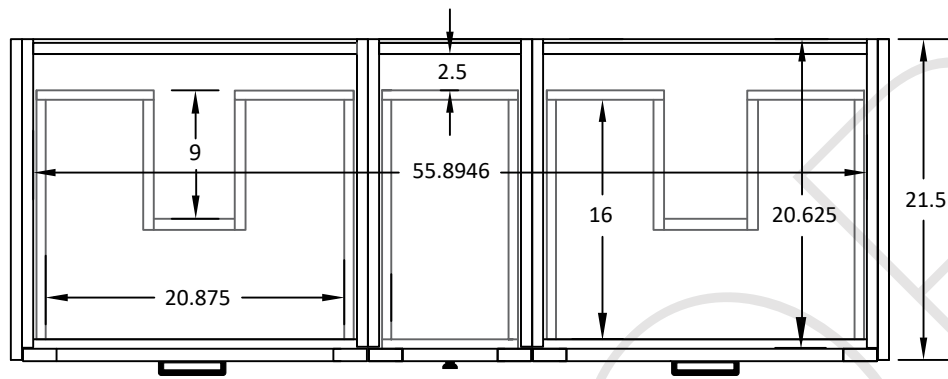

60" BRIDGEPORT FREE STANDING VANITY DOUBLE SINK W/ DRAWERS

TOP VIEW

FRONT VIEW

SIDE VIEW

TEODOR VANITIES®

1-888-807-2323 | info@teodorvanities.com

60" TOE KICK

-  Finish piece (1/4" thick)
-  Plywood base (3/4" thick)

TOP VIEW

FRONT VIEW

SIDE VIEW

Leg levelers add 1/4" - 7/8" to plywood base height

TEODOR VANITIES®

1-888-807-2323 | info@teodorvanities.com