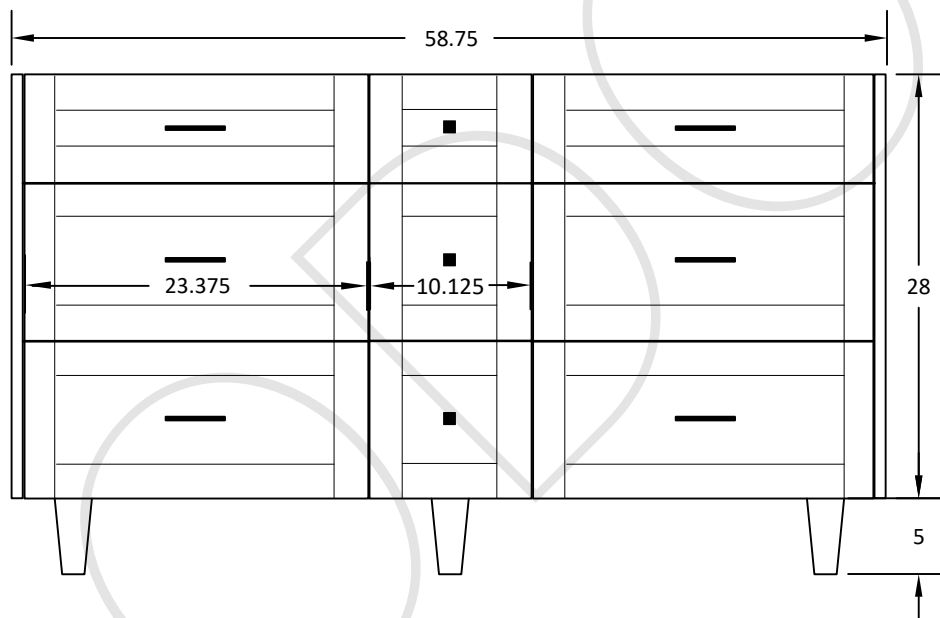

60" BRIDGEPORT FREE STANDING VANITY DOUBLE SINK W/ DRAWERS

TOP VIEW

FRONT VIEW

SIDE VIEW

TEODOR VANITIES®

1-888-807-2323 | info@teodorvanities.com

60" TOE KICK

-  Finish piece (1/4" thick)
-  Plywood base (3/4" thick)

TOP VIEW

FRONT VIEW

SIDE VIEW

Leg levelers add 1/4" - 7/8" to plywood base height

TEODOR VANITIES®

1-888-807-2323 | info@teodorvanities.com