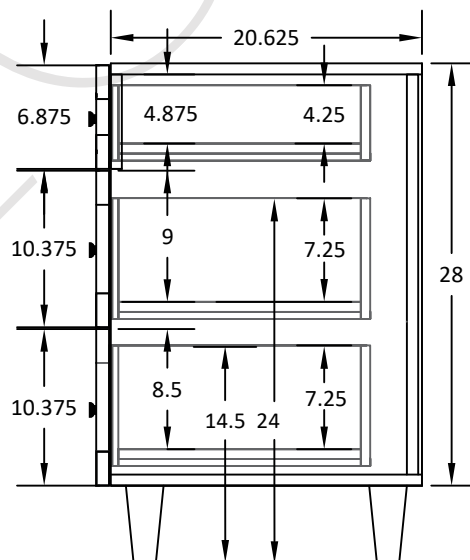

60" BRIDGEPORT FREE STANDING VANITY DOUBLE SINK W/ DRAWERS

TOP VIEW

FRONT VIEW

SIDE VIEW

TEODOR VANITIES®

1-888-807-2323 | info@teodorvanities.com

60" TOE KICK

-  Finish piece (1/4" thick)
-  Plywood base (3/4" thick)

TOP VIEW

FRONT VIEW

SIDE VIEW

Leg levelers add 1/4" - 7/8" to plywood base height

TEODOR VANITIES®

1-888-807-2323 | info@teodorvanities.com