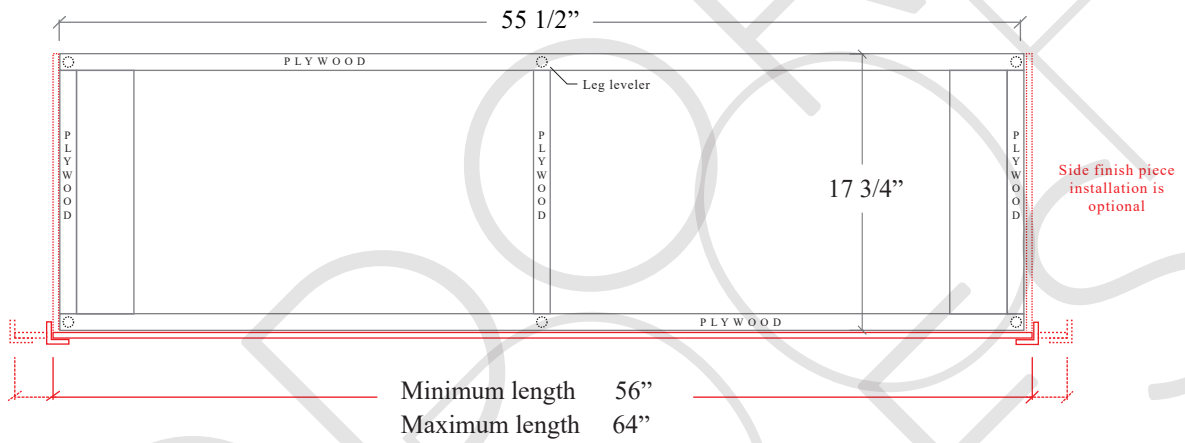

60" BRIDGEPORT FREE STANDING VANITY DOUBLE SINK W/ DRAWERS

TOP VIEW

FRONT VIEW

SIDE VIEW

TEODOR VANITIES®

1-888-807-2323 | info@teodorvanities.com

60" TOE KICK

-  Finish piece (1/4" thick)
-  Plywood base (3/4" thick)

TOP VIEW

FRONT VIEW

SIDE VIEW

Leg levelers add 1/4" - 7/8" to plywood base height

TEODOR VANITIES®

1-888-807-2323 | info@teodorvanities.com