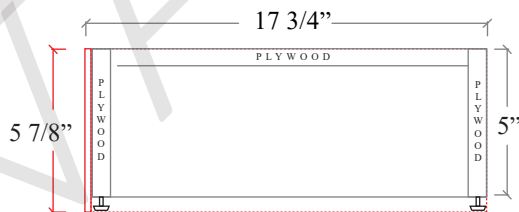

60" BRIDGEPORT FREE STANDING VANITY DOUBLE SINK W/ DRAWERS

TOP VIEW

FRONT VIEW

SIDE VIEW

TEODOR VANITIES®

1-888-807-2323 | info@teodorvanities.com

60" TOE KICK

-  Finish piece (1/4" thick)
-  Plywood base (3/4" thick)

TOP VIEW

FRONT VIEW

SIDE VIEW

Leg levelers add 1/4" - 7/8" to plywood base height

TEODOR VANITIES®

1-888-807-2323 | info@teodorvanities.com