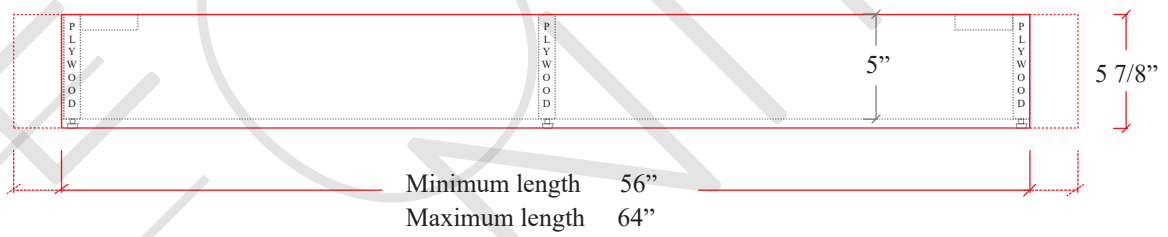

60" BRIDGEPORT FREE STANDING VANITY DOUBLE SINK W/ DRAWERS

TOP VIEW

FRONT VIEW

SIDE VIEW

TEODOR VANITIES®

1-888-807-2323 | info@teodorvanities.com

60" TOE KICK

-  Finish piece (1/4" thick)
-  Plywood base (3/4" thick)

TOP VIEW

FRONT VIEW

SIDE VIEW

Leg levelers add 1/4" - 7/8" to plywood base height

TEODOR VANITIES®

1-888-807-2323 | info@teodorvanities.com