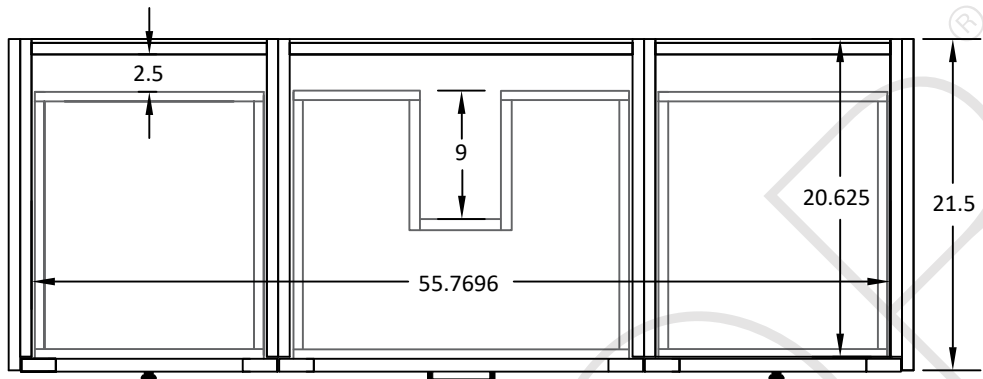

60" BRIDGEPORT FREE STANDING VANITY SINGLE SINK W/ DRAWERS

TOP VIEW

FRONT VIEW

SIDE VIEW

TEODOR VANITIES®

1-888-807-2323 | info@teodorvanities.com

60" TOE KICK

- Finish piece (1/4" thick)
- Plywood base (3/4" thick)

TOP VIEW

FRONT VIEW

SIDE VIEW

Leg levelers add 1/4" - 7/8" to plywood base height

TEODOR VANITIES®

1-888-807-2323 | info@teodorvanities.com