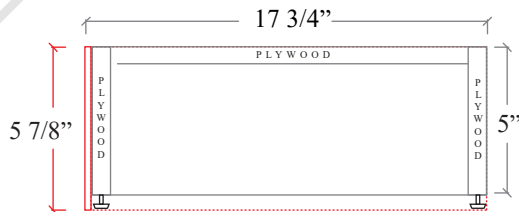

60" BRIDGEPORT FREE STANDING VANITY SINGLE SINK W/ DRAWERS

TOP VIEW

FRONT VIEW

SIDE VIEW

TEODOR VANITIES®

1-888-807-2323 | info@teodorvanities.com

60" TOE KICK

- Finish piece (1/4" thick)
- Plywood base (3/4" thick)

TOP VIEW

FRONT VIEW

SIDE VIEW

Leg levelers add 1/4" - 7/8" to plywood base height

TEODOR VANITIES®

1-888-807-2323 | info@teodorvanities.com