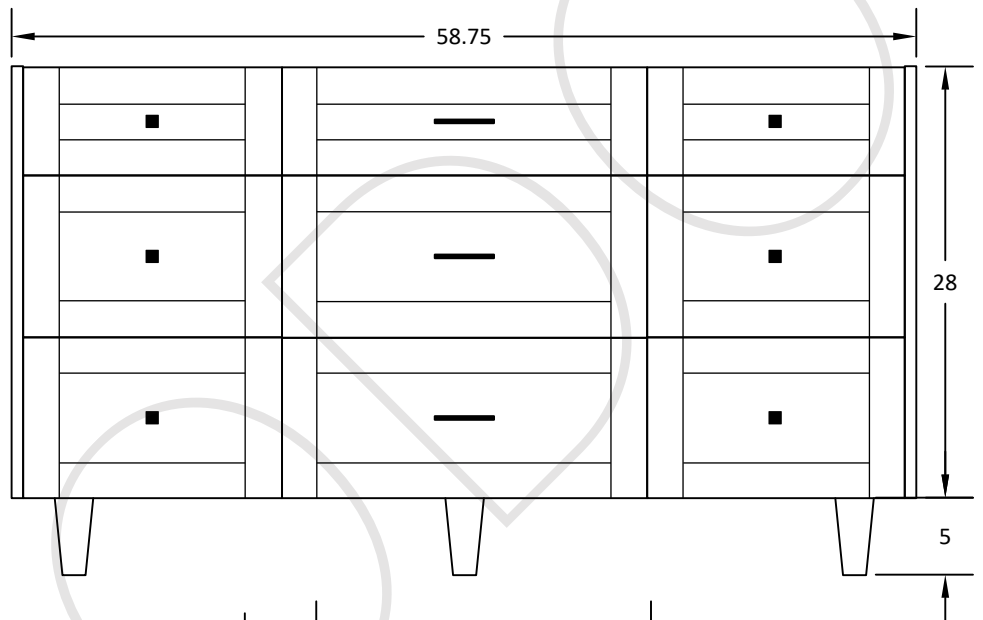

60" BRIDGEPORT FREE STANDING VANITY SINGLE SINK W/ DRAWERS

TOP VIEW

FRONT VIEW

SIDE VIEW

TEODOR VANITIES®

1-888-807-2323 | info@teodorvanities.com

60" TOE KICK

- Finish piece (1/4" thick)
- Plywood base (3/4" thick)

TOP VIEW

FRONT VIEW

SIDE VIEW

Leg levelers add 1/4" - 7/8" to plywood base height

TEODOR VANITIES®

1-888-807-2323 | info@teodorvanities.com