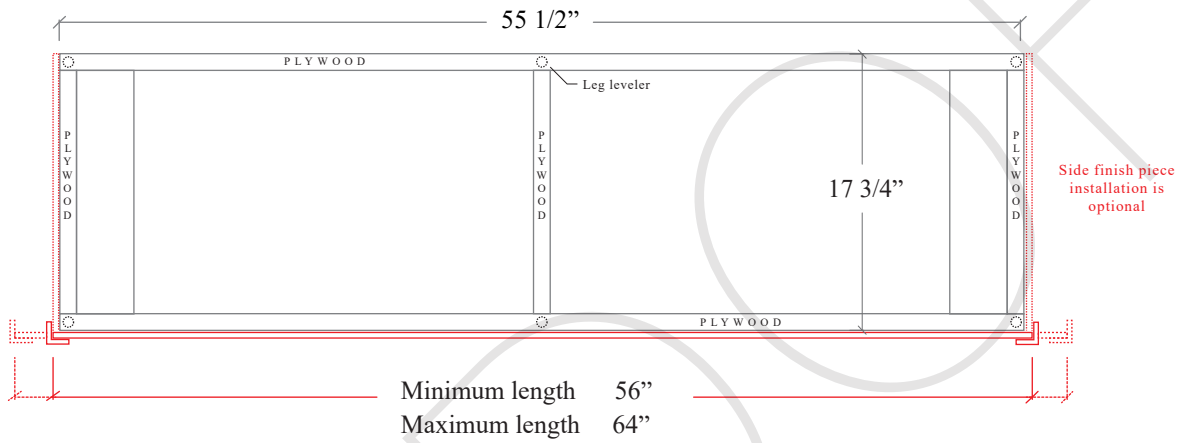

60" BRIDGEPORT FREE STANDING VANITY SINGLE SINK W/ DRAWERS

TOP VIEW

FRONT VIEW

SIDE VIEW

TEODOR VANITIES®

1-888-807-2323 | info@teodorvanities.com

60" TOE KICK

- Finish piece (1/4" thick)
- Plywood base (3/4" thick)

TOP VIEW

FRONT VIEW

SIDE VIEW

Leg levelers add 1/4" - 7/8" to plywood base height

TEODOR VANITIES®

1-888-807-2323 | info@teodorvanities.com