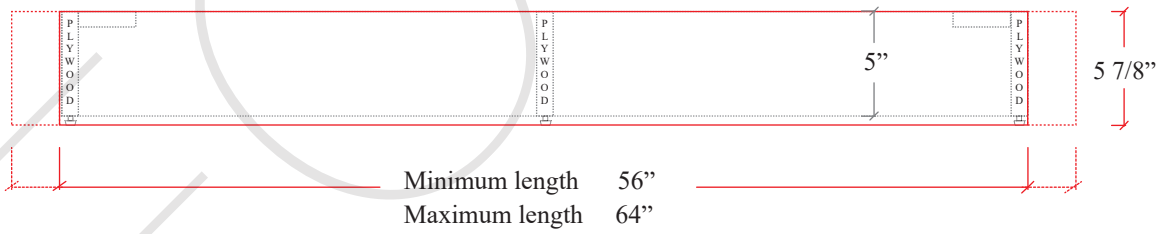

60" BRIDGEPORT FREE STANDING VANITY SINGLE SINK W/ DRAWERS

TOP VIEW

FRONT VIEW

SIDE VIEW

TEODOR VANITIES®

1-888-807-2323 | info@teodorvanities.com

60" TOE KICK

- Finish piece (1/4" thick)
- Plywood base (3/4" thick)

TOP VIEW

FRONT VIEW

SIDE VIEW

Leg levelers add 1/4" - 7/8" to plywood base height

TEODOR VANITIES®

1-888-807-2323 | info@teodorvanities.com