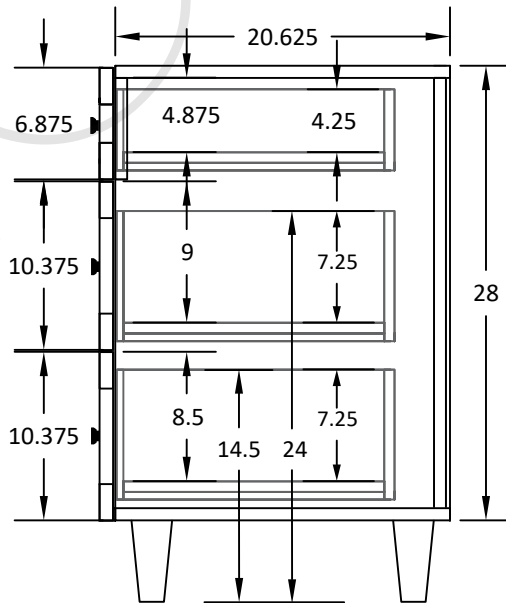

60" BRIDGEPORT FREE STANDING VANITY SINGLE SINK W/ DRAWERS

TOP VIEW

FRONT VIEW

SIDE VIEW

TEODOR VANITIES®

1-888-807-2323 | info@teodorvanities.com

60" TOE KICK

- Finish piece (1/4" thick)
- Plywood base (3/4" thick)

TOP VIEW

FRONT VIEW

SIDE VIEW

Leg levelers add 1/4" - 7/8" to plywood base height

TEODOR VANITIES®

1-888-807-2323 | info@teodorvanities.com