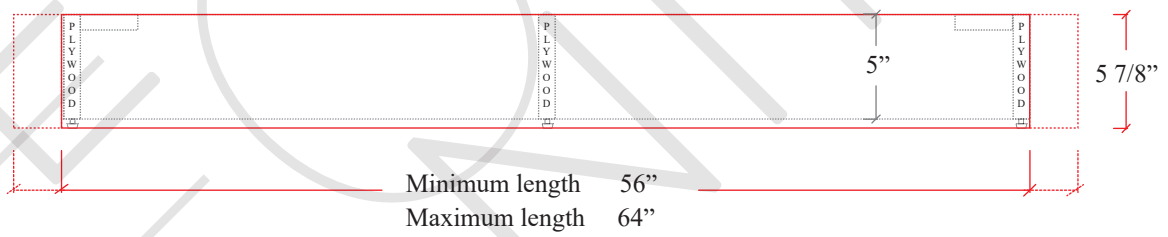

# 60" BRIDGEPORT FREE STANDING VANITY SINGLE SINK

TOP VIEW

FRONT VIEW

SIDE VIEW

TEODOR VANITIES®

1-888-807-2323 | [info@teodorvanities.com](mailto:info@teodorvanities.com)

# 60" TOE KICK

- Finish piece (1/4" thick)
- Plywood base (3/4" thick)

TOP VIEW

FRONT VIEW

SIDE VIEW

Leg levelers add 1/4" - 7/8" to plywood base height

TEODOR VANITIES®

1-888-807-2323 | info@teodorvanities.com