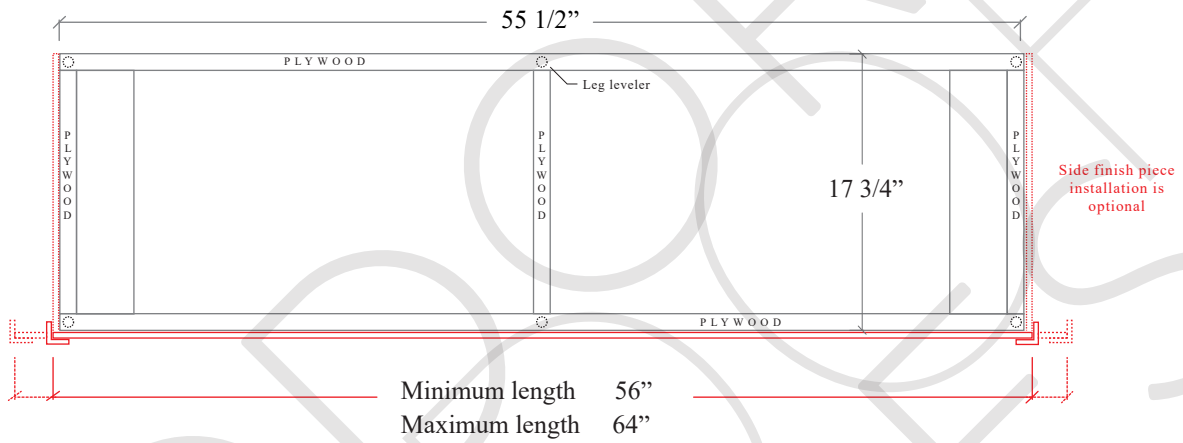

# 60" BRIDGEPORT FREE STANDING VANITY SINGLE SINK

TOP VIEW

FRONT VIEW

SIDE VIEW

TEODOR VANITIES®

1-888-807-2323 | [info@teodorvanities.com](mailto:info@teodorvanities.com)

# 60" TOE KICK

- Finish piece (1/4" thick)
- Plywood base (3/4" thick)

TOP VIEW

FRONT VIEW

SIDE VIEW

Leg levelers add 1/4" - 7/8" to plywood base height

TEODOR VANITIES®

1-888-807-2323 | info@teodorvanities.com