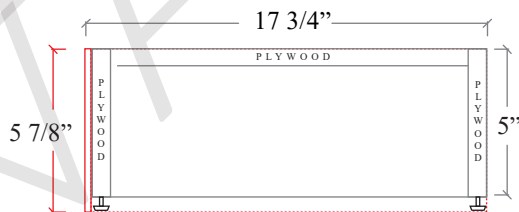

# 60" TOE KICK

- Finish piece (1/4" thick)
- Plywood base (3/4" thick)

TOP VIEW

FRONT VIEW

SIDE VIEW

Leg levelers add 1/4" - 7/8" to plywood base height

TEODOR VANITIES®

1-888-807-2323 | info@teodorvanities.com