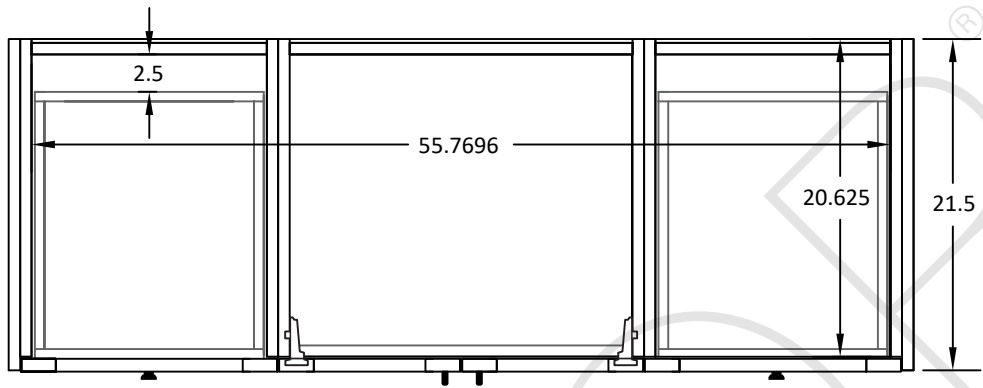

# 60" BRIDGEPORT FREE STANDING VANITY SINGLE SINK

TOP VIEW

FRONT VIEW

SIDE VIEW

TEODOR VANITIES®

1-888-807-2323 | [info@teodorvanities.com](mailto:info@teodorvanities.com)

# 60" TOE KICK

- Finish piece (1/4" thick)
- Plywood base (3/4" thick)

TOP VIEW

FRONT VIEW

SIDE VIEW

Leg levelers add 1/4" - 7/8" to plywood base height

TEODOR VANITIES®

1-888-807-2323 | info@teodorvanities.com