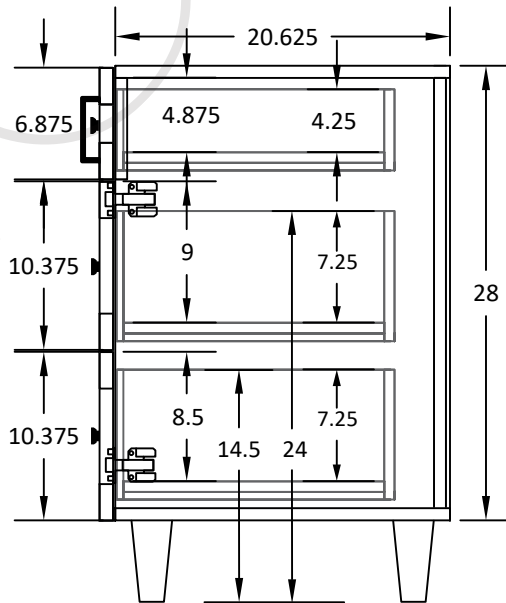

# 60" BRIDGEPORT FREE STANDING VANITY SINGLE SINK

TOP VIEW

FRONT VIEW

SIDE VIEW

TEODOR VANITIES®

1-888-807-2323 | [info@teodorvanities.com](mailto:info@teodorvanities.com)

# 60" TOE KICK

- Finish piece (1/4" thick)
- Plywood base (3/4" thick)

TOP VIEW

FRONT VIEW

SIDE VIEW

Leg levelers add 1/4" - 7/8" to plywood base height

TEODOR VANITIES®

1-888-807-2323 | info@teodorvanities.com