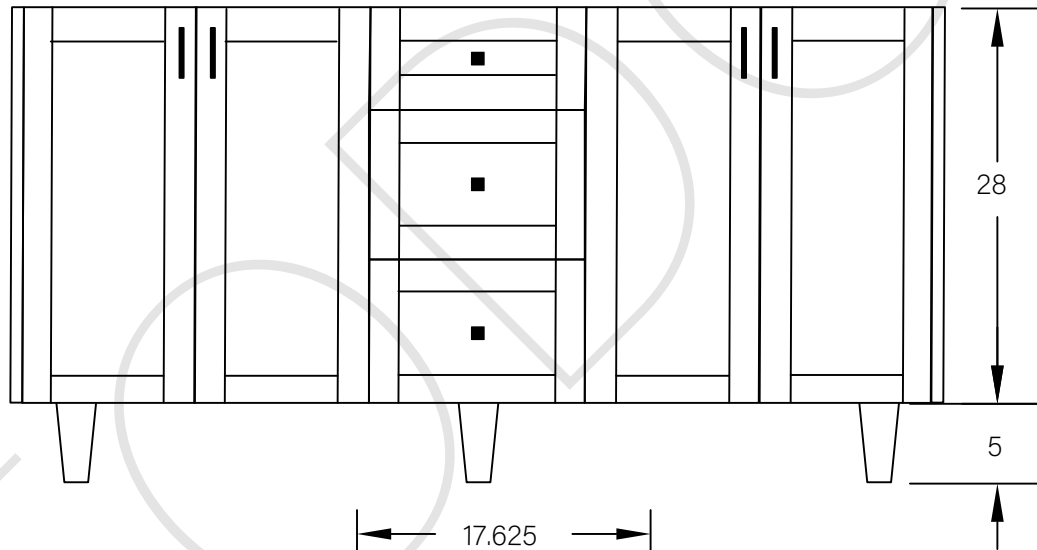

72" SLIM BRIDGEPORT FREE STANDING VANITY DOUBLE SINK W/ DOORS

TOP VIEW

FRONT VIEW

SIDE VIEW

TEODOR

1-888-807-2323 | info@teodorvanities.com

72" SLIM TOE KICK

- Finish piece (1/4" thick)
- Plywood base (3/4" thick)

TOP VIEW

FRONT VIEW

SIDE VIEW

Leg levelers add 1/4" - 7/8" to plywood base height

TEODOR

1-888-807-2323 | info@teodorvanities.com