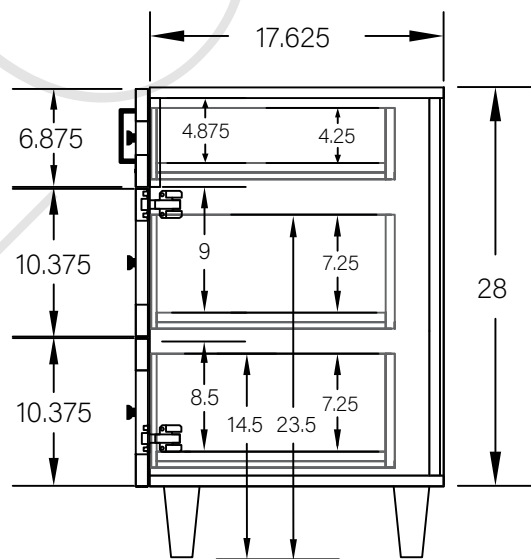

72" SLIM BRIDGEPORT FREE STANDING VANITY DOUBLE SINK W/ DOORS

TOP VIEW

FRONT VIEW

SIDE VIEW

TEODOR

1-888-807-2323 | info@teodorvanities.com

72" SLIM TOE KICK

- Finish piece (1/4" thick)
- Plywood base (3/4" thick)

TOP VIEW

FRONT VIEW

SIDE VIEW

Leg levelers add 1/4" - 7/8" to plywood base height

TEODOR

1-888-807-2323 | info@teodorvanities.com