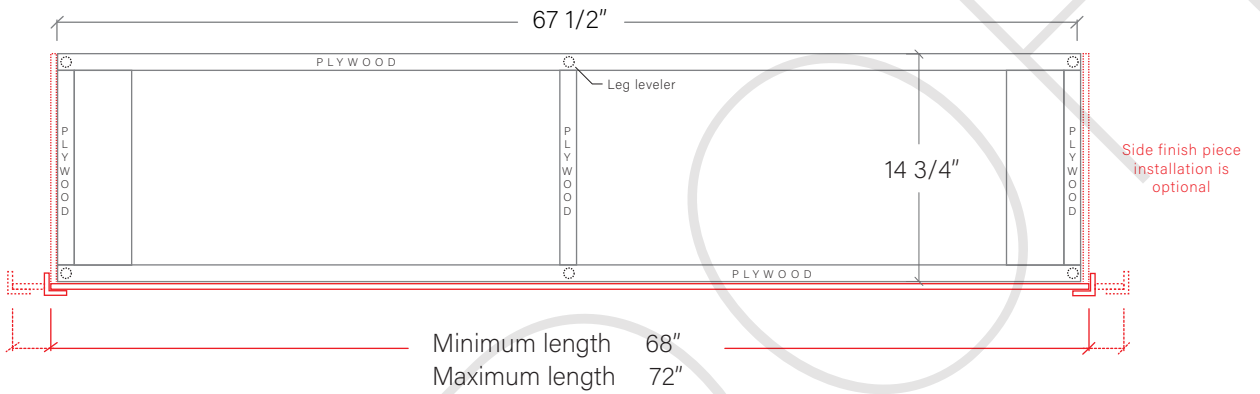

72" SLIM BRIDGEPORT FREE STANDING VANITY DOUBLE SINK W/ DOORS

TOP VIEW

FRONT VIEW

SIDE VIEW

TEODOR

1-888-807-2323 | info@teodorvanities.com

72" SLIM TOE KICK

- Finish piece (1/4" thick)
- Plywood base (3/4" thick)

TOP VIEW

FRONT VIEW

SIDE VIEW

Leg levelers add 1/4" - 7/8" to plywood base height

TEODOR

1-888-807-2323 | info@teodorvanities.com