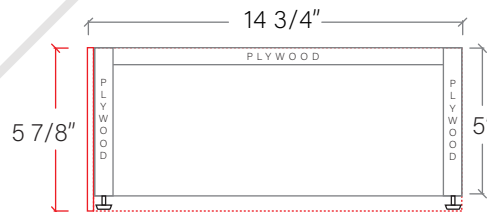

72" SLIM BRIDGEPORT FREE STANDING VANITY DOUBLE SINK W/ DOORS

TOP VIEW

FRONT VIEW

SIDE VIEW

TEODOR

1-888-807-2323 | info@teodorvanities.com

72" SLIM TOE KICK

- Finish piece (1/4" thick)
- Plywood base (3/4" thick)

TOP VIEW

FRONT VIEW

SIDE VIEW

Leg levelers add 1/4" - 7/8" to plywood base height

TEODOR

1-888-807-2323 | info@teodorvanities.com