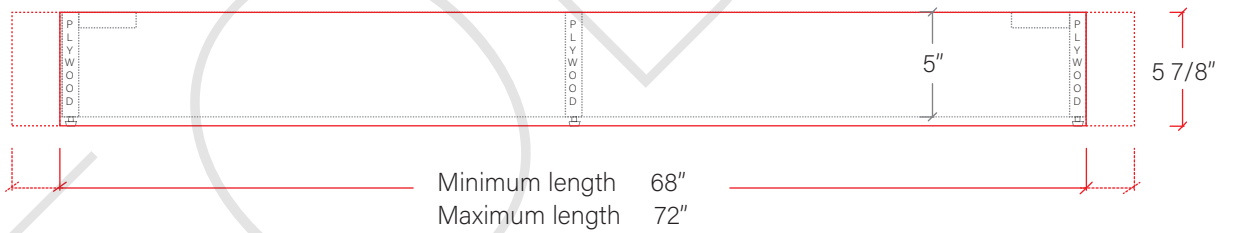

72" SLIM BRIDGEPORT FREE STANDING VANITY DOUBLE SINK W/ DOORS

TOP VIEW

FRONT VIEW

SIDE VIEW

TEODOR

1-888-807-2323 | info@teodorvanities.com

72" SLIM TOE KICK

- Finish piece (1/4" thick)
- Plywood base (3/4" thick)

TOP VIEW

FRONT VIEW

SIDE VIEW

Leg levelers add 1/4" - 7/8" to plywood base height

TEODOR

1-888-807-2323 | info@teodorvanities.com