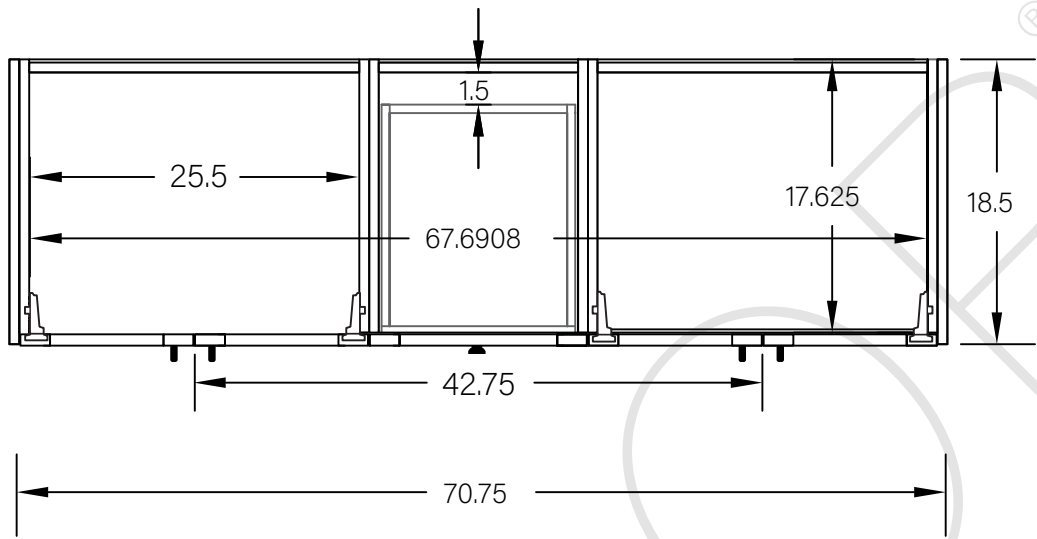

72" SLIM BRIDGEPORT FREE STANDING VANITY DOUBLE SINK W/ DOORS

TOP VIEW

FRONT VIEW

SIDE VIEW

TEODOR

1-888-807-2323 | info@teodorvanities.com

72" SLIM TOE KICK

- Finish piece (1/4" thick)
- Plywood base (3/4" thick)

TOP VIEW

FRONT VIEW

SIDE VIEW

Leg levelers add 1/4" - 7/8" to plywood base height

TEODOR

1-888-807-2323 | info@teodorvanities.com