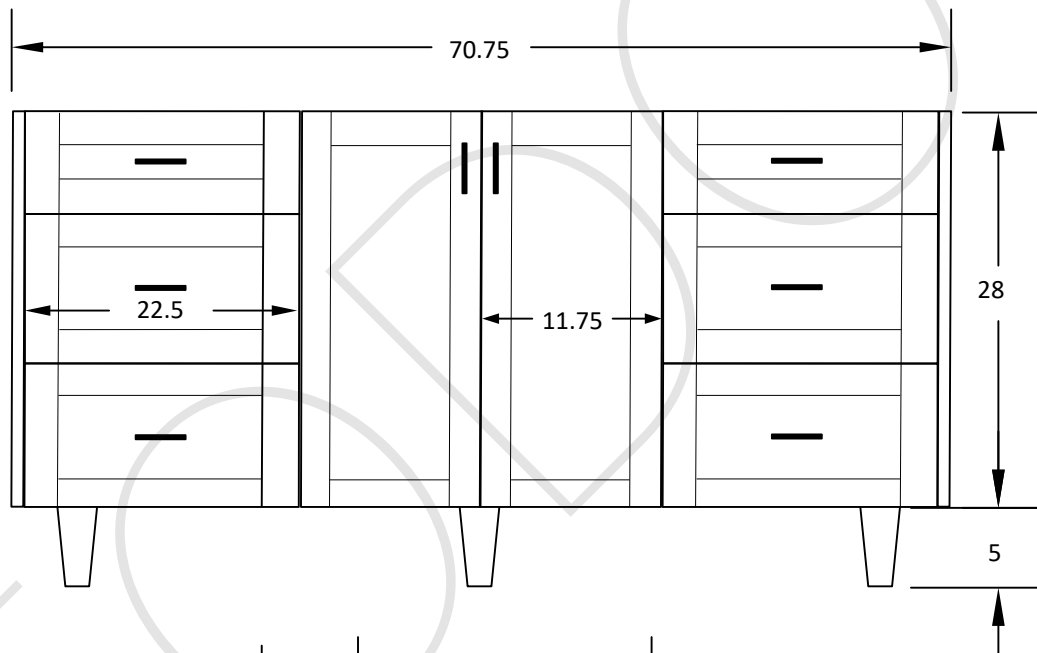

72" BRIDGEPORT FREE STANDING VANITY SINGLE SINK

TOP VIEW

FRONT VIEW

SIDE VIEW

TEODOR VANITIES®

1-888-807-2323 | info@teodorvanities.com

# 72" TOE KICK

-  Finish piece (1/4" thick)
-  Plywood base (3/4" thick)

FRONT VIEW

SIDE VIEW

Leg levelers add 1/4" - 7/8"  
to plywood base height

TEODOR VANITIES®

1-888-807-2323 | info@teodorvanities.com