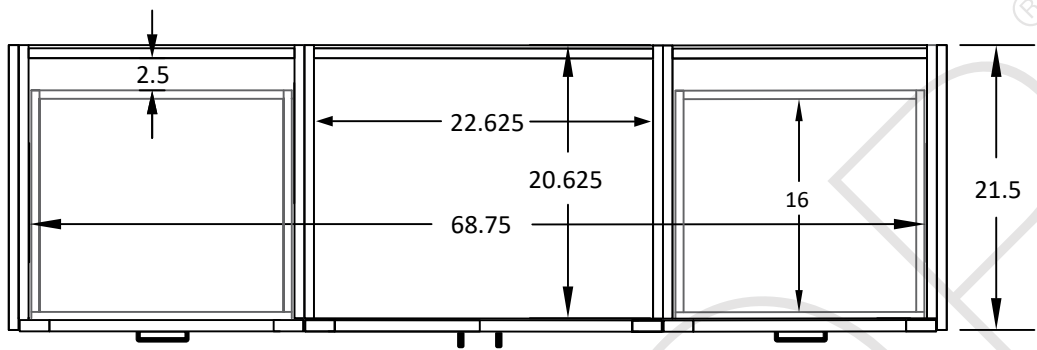

72" BRIDGEPORT FREE STANDING VANITY SINGLE SINK

TOP VIEW

FRONT VIEW

SIDE VIEW

TEODOR VANITIES®

1-888-807-2323 | info@teodorvanities.com

# 72" TOE KICK

-  Finish piece (1/4" thick)
-  Plywood base (3/4" thick)

FRONT VIEW

SIDE VIEW

Leg levelers add 1/4" - 7/8"  
to plywood base height

TEODOR VANITIES®

1-888-807-2323 | info@teodorvanities.com