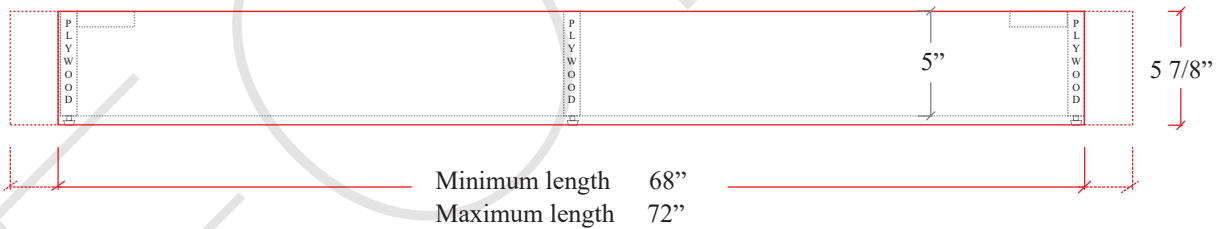

72" BRIDGEPORT FREE STANDING VANITY SINGLE SINK

TOP VIEW

FRONT VIEW

SIDE VIEW

TEODOR VANITIES®

1-888-807-2323 | info@teodorvanities.com

# 72" TOE KICK

-  Finish piece (1/4" thick)
-  Plywood base (3/4" thick)

FRONT VIEW

SIDE VIEW

Leg levelers add 1/4" - 7/8"  
to plywood base height

TEODOR VANITIES®

1-888-807-2323 | info@teodorvanities.com