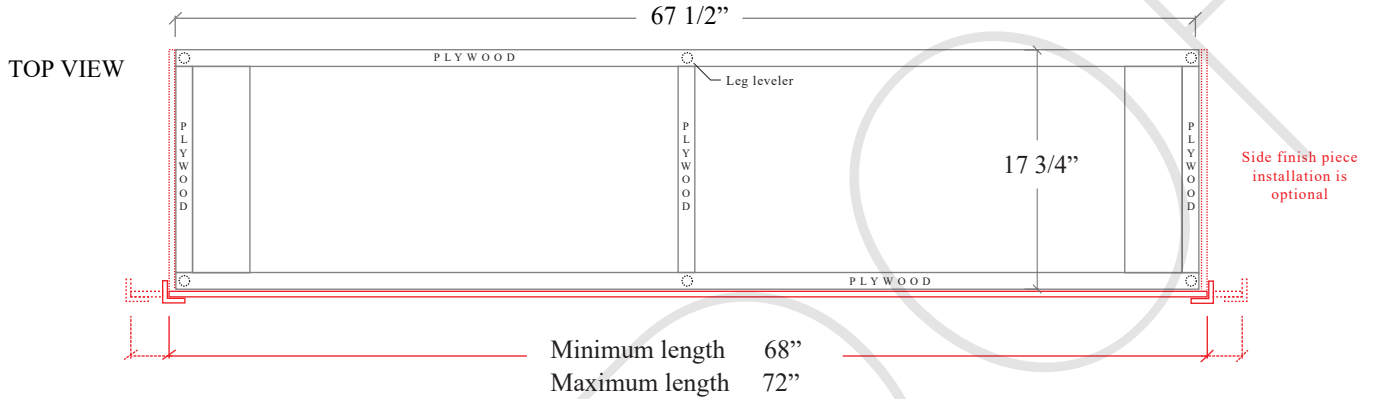

72" BRIDGEPORT FREE STANDING VANITY SINGLE SINK

TOP VIEW

FRONT VIEW

SIDE VIEW

TEODOR VANITIES®

1-888-807-2323 | info@teodorvanities.com

# 72" TOE KICK

-  Finish piece (1/4" thick)
-  Plywood base (3/4" thick)

FRONT VIEW

SIDE VIEW

Leg levelers add 1/4" - 7/8"  
to plywood base height

TEODOR VANITIES®

1-888-807-2323 | info@teodorvanities.com