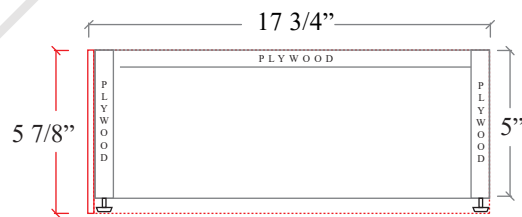

# 72" TOE KICK

-  Finish piece (1/4" thick)
-  Plywood base (3/4" thick)

FRONT VIEW

SIDE VIEW

Leg levelers add 1/4" - 7/8"  
to plywood base height

TEODOR VANITIES®

1-888-807-2323 | info@teodorvanities.com