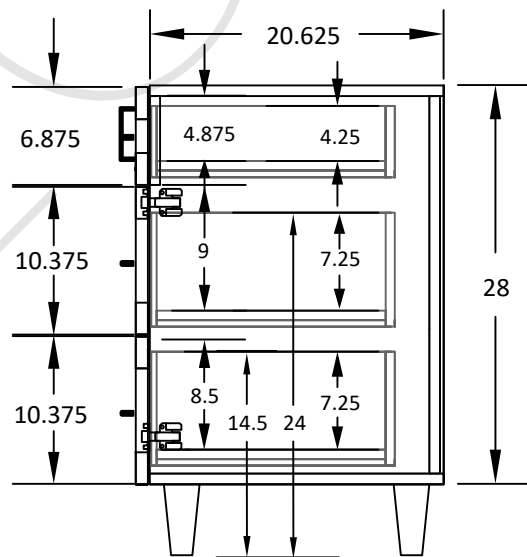

72" BRIDGEPORT FREE STANDING VANITY SINGLE SINK

TOP VIEW

FRONT VIEW

SIDE VIEW

TEODOR VANITIES®

1-888-807-2323 | info@teodorvanities.com

# 72" TOE KICK

-  Finish piece (1/4" thick)
-  Plywood base (3/4" thick)

FRONT VIEW

SIDE VIEW

Leg levelers add 1/4" - 7/8"  
to plywood base height

TEODOR VANITIES®

1-888-807-2323 | info@teodorvanities.com