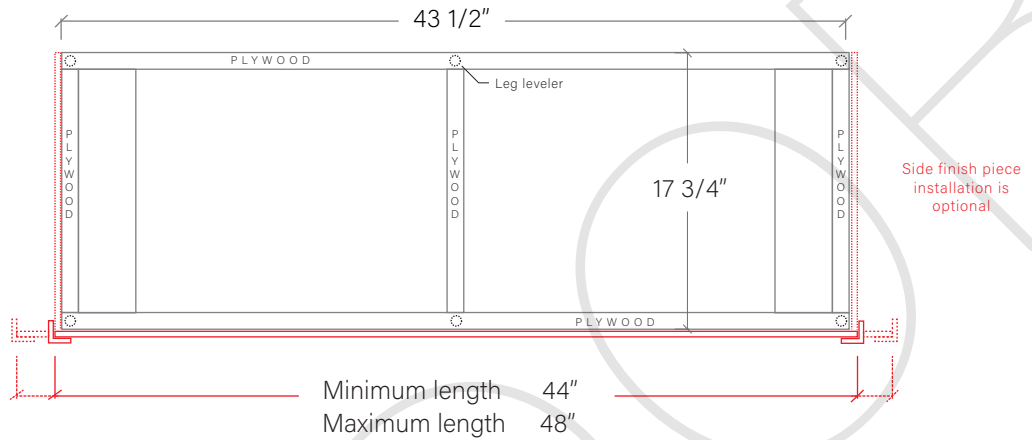

48" MALIBU FREE STANDING VANITY W/ DOORS

TOP VIEW

FRONT VIEW

SIDE VIEW

TEODOR

1-888-807-2323 | info@teodorvanities.com

48" TOE KICK

-  Finish piece (1/4" thick)
-  Plywood base (3/4" thick)

TOP VIEW

FRONT VIEW

SIDE VIEW

Leg levelers add 1/4" - 7/8"
to plywood base height

TEODOR

1-888-807-2323 | info@teodorvanities.com