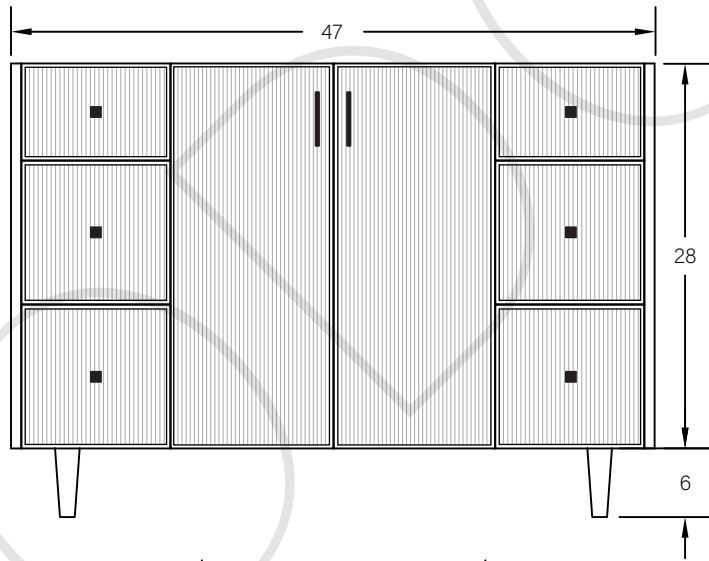

48" MALIBU FREE STANDING VANITY W/ DOORS

TOP VIEW

FRONT VIEW

SIDE VIEW

TEODOR

1-888-807-2323 | info@teodorvanities.com

48" TOE KICK

-  Finish piece (1/4" thick)
-  Plywood base (3/4" thick)

TOP VIEW

FRONT VIEW

SIDE VIEW

Leg levelers add 1/4" - 7/8"
to plywood base height

TEODOR

1-888-807-2323 | info@teodorvanities.com