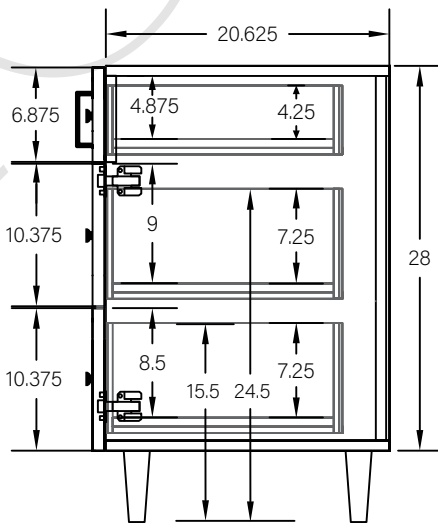

48" MALIBU FREE STANDING VANITY W/ DOORS

TOP VIEW

FRONT VIEW

SIDE VIEW

TEODOR

1-888-807-2323 | info@teodorvanities.com

48" TOE KICK

-  Finish piece (1/4" thick)
-  Plywood base (3/4" thick)

TOP VIEW

FRONT VIEW

SIDE VIEW

Leg levelers add 1/4" - 7/8"
to plywood base height

TEODOR

1-888-807-2323 | info@teodorvanities.com