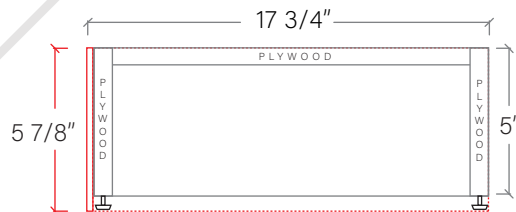

48" MALIBU FREE STANDING VANITY W/ DOORS

TOP VIEW

FRONT VIEW

SIDE VIEW

TEODOR

1-888-807-2323 | info@teodorvanities.com

48" TOE KICK

-  Finish piece (1/4" thick)
-  Plywood base (3/4" thick)

TOP VIEW

FRONT VIEW

SIDE VIEW

Leg levelers add 1/4" - 7/8"
to plywood base height

TEODOR

1-888-807-2323 | info@teodorvanities.com