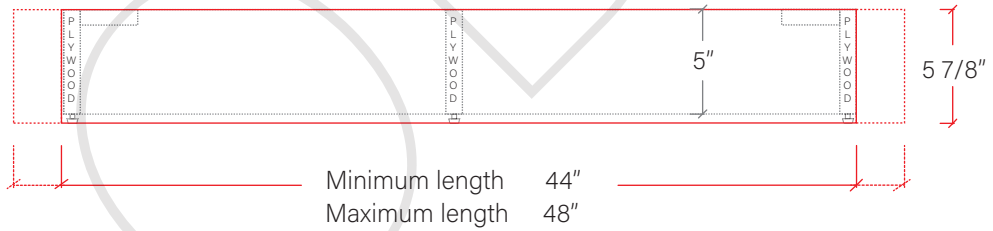

48" MALIBU FREE STANDING VANITY W/ DOORS

TOP VIEW

FRONT VIEW

SIDE VIEW

TEODOR

1-888-807-2323 | info@teodorvanities.com

48" TOE KICK

-  Finish piece (1/4" thick)
-  Plywood base (3/4" thick)

TOP VIEW

FRONT VIEW

SIDE VIEW

Leg levelers add 1/4" - 7/8"
to plywood base height

TEODOR

1-888-807-2323 | info@teodorvanities.com