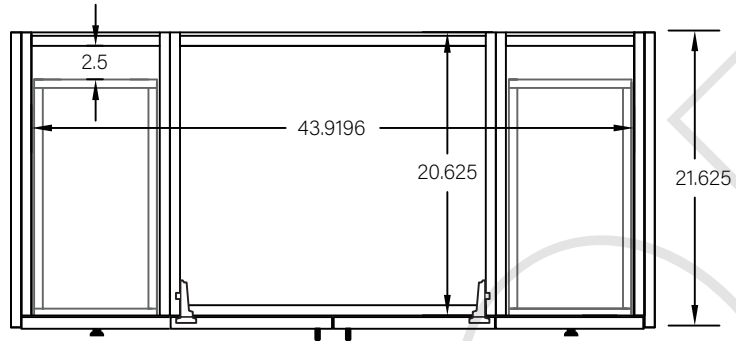

48" MALIBU FREE STANDING VANITY W/ DOORS

TOP VIEW

FRONT VIEW

SIDE VIEW

TEODOR

1-888-807-2323 | info@teodorvanities.com

48" TOE KICK

-  Finish piece (1/4" thick)
-  Plywood base (3/4" thick)

TOP VIEW

FRONT VIEW

SIDE VIEW

Leg levelers add 1/4" - 7/8"
to plywood base height

TEODOR

1-888-807-2323 | info@teodorvanities.com