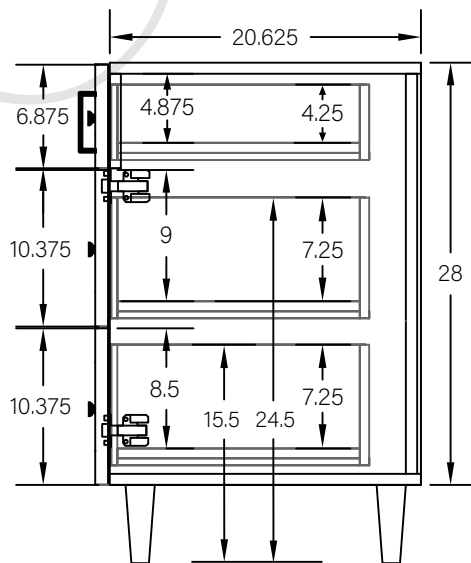

60" MALIBU FREE STANDING VANITY DOUBLE SINK W/ DOORS

TOP VIEW

FRONT VIEW

SIDE VIEW

TEODOR

1-888-807-2323 | info@teodorvanities.com

60" TOE KICK

- Finish piece (1/4" thick)
- Plywood base (3/4" thick)

TOP VIEW

FRONT VIEW

SIDE VIEW

Leg levelers add 1/4" - 7/8" to plywood base height

TEODOR

1-888-807-2323 | info@teodorvanities.com