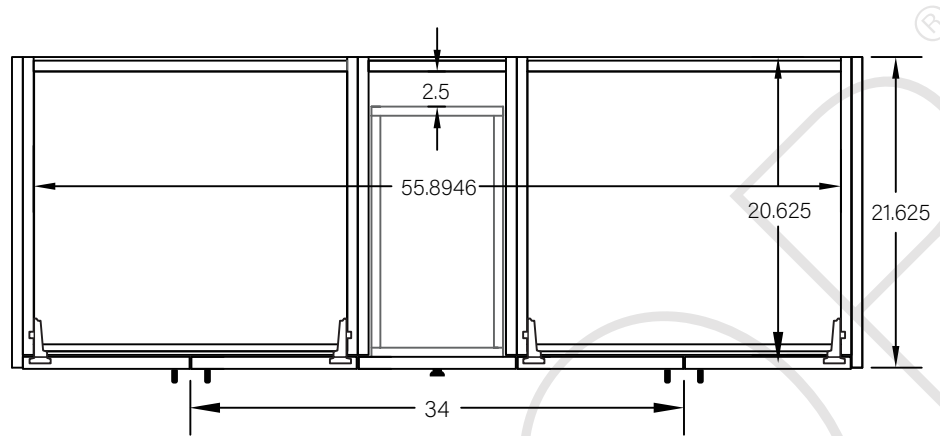

60" MALIBU FREE STANDING VANITY DOUBLE SINK W/ DOORS

TOP VIEW

FRONT VIEW

SIDE VIEW

TEODOR

1-888-807-2323 | info@teodorvanities.com

60" TOE KICK

- Finish piece (1/4" thick)
- Plywood base (3/4" thick)

TOP VIEW

FRONT VIEW

SIDE VIEW

Leg levelers add 1/4" - 7/8" to plywood base height

TEODOR

1-888-807-2323 | info@teodorvanities.com