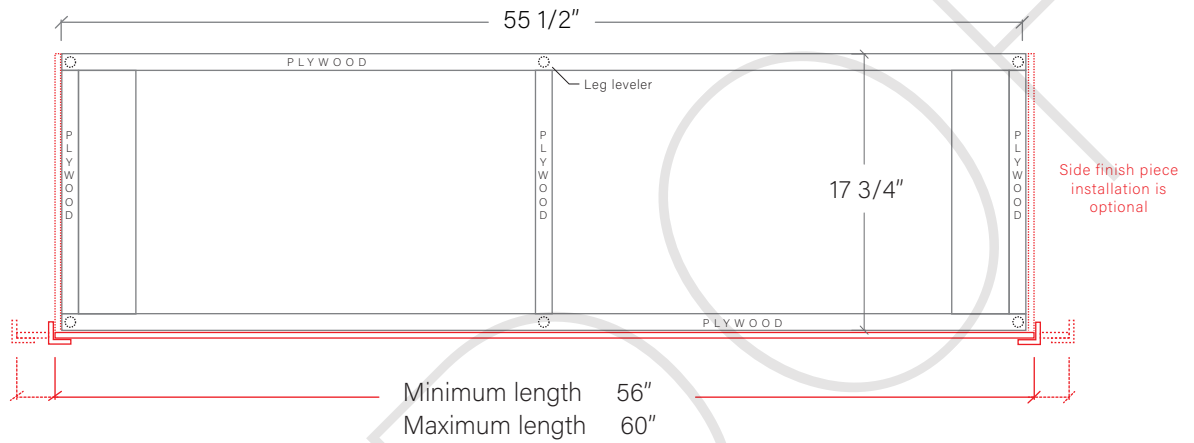

60" MALIBU FREE STANDING VANITY DOUBLE SINK W/ DOORS

TOP VIEW

FRONT VIEW

SIDE VIEW

TEODOR

1-888-807-2323 | info@teodorvanities.com

60" TOE KICK

- Finish piece (1/4" thick)
- Plywood base (3/4" thick)

TOP VIEW

FRONT VIEW

SIDE VIEW

Leg levelers add 1/4" - 7/8" to plywood base height

TEODOR

1-888-807-2323 | info@teodorvanities.com