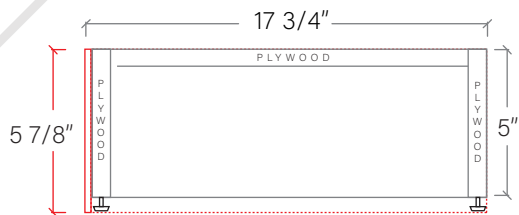

60" MALIBU FREE STANDING VANITY DOUBLE SINK W/ DOORS

TOP VIEW

FRONT VIEW

SIDE VIEW

TEODOR

1-888-807-2323 | info@teodorvanities.com

60" TOE KICK

- Finish piece (1/4" thick)
- Plywood base (3/4" thick)

TOP VIEW

FRONT VIEW

SIDE VIEW

Leg levelers add 1/4" - 7/8" to plywood base height

TEODOR

1-888-807-2323 | info@teodorvanities.com