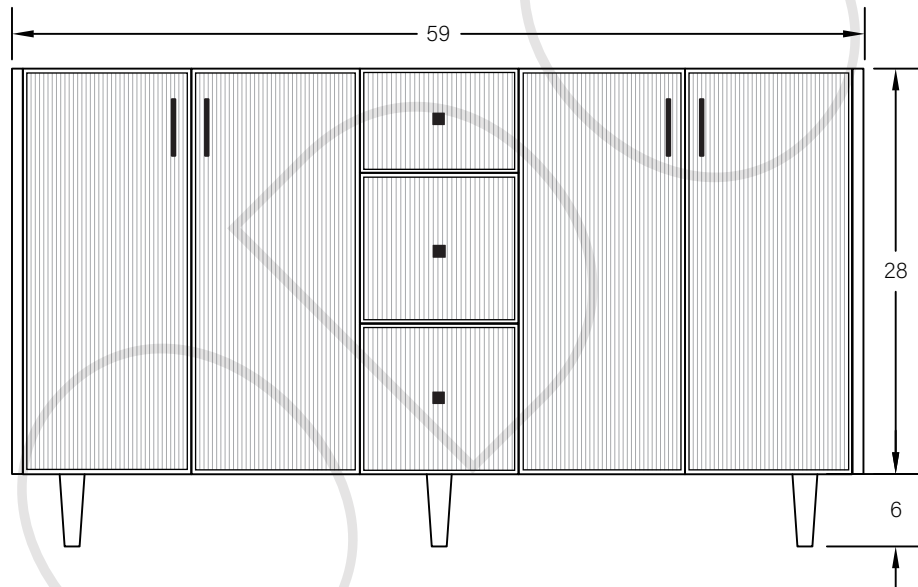

60" MALIBU FREE STANDING VANITY DOUBLE SINK W/ DOORS

TOP VIEW

FRONT VIEW

SIDE VIEW

TEODOR

1-888-807-2323 | info@teodorvanities.com

60" TOE KICK

- Finish piece (1/4" thick)
- Plywood base (3/4" thick)

TOP VIEW

FRONT VIEW

SIDE VIEW

Leg levelers add 1/4" - 7/8" to plywood base height

TEODOR

1-888-807-2323 | info@teodorvanities.com