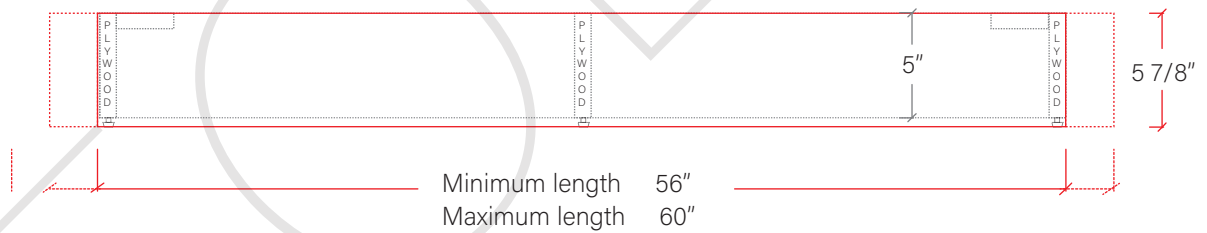

60" MALIBU FREE STANDING VANITY DOUBLE SINK W/ DOORS

TOP VIEW

FRONT VIEW

SIDE VIEW

TEODOR

1-888-807-2323 | info@teodorvanities.com

60" TOE KICK

- Finish piece (1/4" thick)
- Plywood base (3/4" thick)

TOP VIEW

FRONT VIEW

SIDE VIEW

Leg levelers add 1/4" - 7/8" to plywood base height

TEODOR

1-888-807-2323 | info@teodorvanities.com